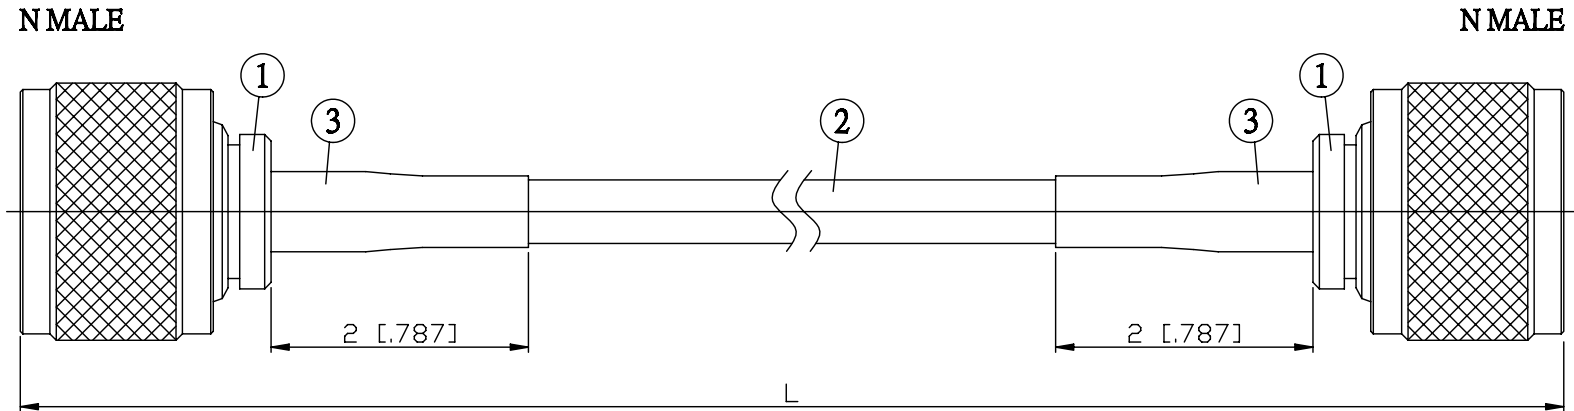

NO.	COMPONENTS	IMPEDANCE
1	N MALE	50 OHM
2	RG58	50 OHM
3	HEAT SHRINKING TUBE	

JYE BAO P/N	L CM (INCH)
N30N30-58-15	15 (5.906)
N30N30-58-30	30 (11.811)
N30N30-58-50	50 (19.685)
N30N30-58-100	100 (39.370)
N30N30-58-150	150 (59.055)
N30N30-58-200	200 (78.740)
N30N30-58-XXX	CUSTOM LENGTH IN CM

<b>LENGTH TOLERANCE IS ±1.5% OR ±10MM, WHICHEVER IS GREATER.</b>	<b>JYE BAO CO., LTD.</b> TAIPEI TAIWAN
	<small>DESCRIPTION</small> <b>CABLE ASSEMBLY N PLUG TO N PLUG</b>
	<small>JYE BAO DRAWING NO.</small> <b>N30N30-58-XXX</b>