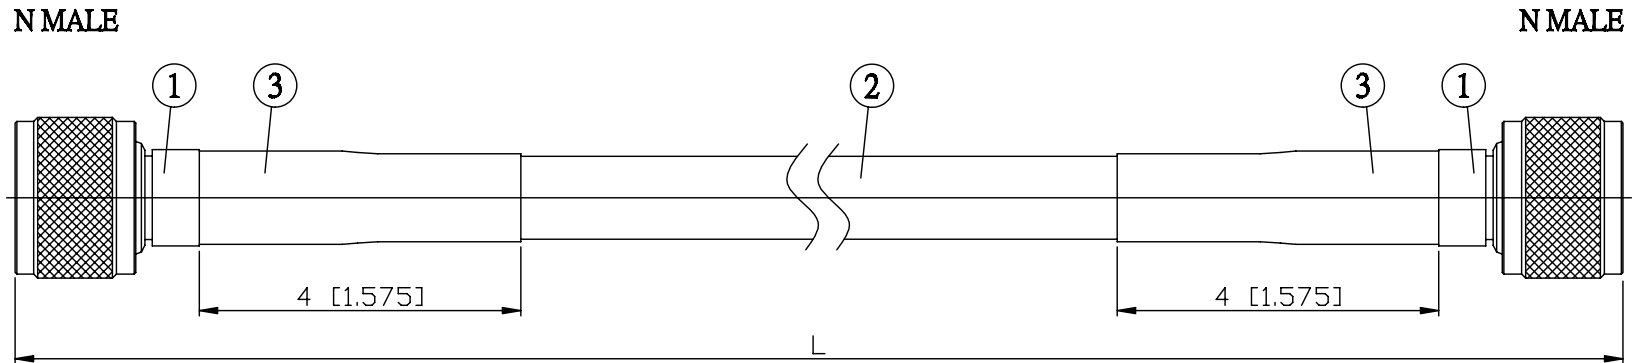

NO.	COMPONENTS	IMPEDANCE
1	N MALE	50 OHM
2	RG213	50 OHM
3	HEAT SHRINKING TUBE	

JYE BAO P/N	L CM (INCH)
N30N30-213-15	15 (5.906)
N30N30-213-30	30 (11.811)
N30N30-213-50	50 (19.685)
N30N30-213-100	100 (39.370)
N30N30-213-150	150 (59.055)
N30N30-213-200	200 (78.740)
N30N30-213-XXX	CUSTOM LENGTH IN CM

LENGTH TOLERANCE IS ±1.5% OR ±10MM, WHICHEVER IS GREATER.	JYE BAO CO., LTD. TAIPEI TAIWAN
	<small>DESCRIPTION</small> CABLE ASSEMBLY N PLUG TO N PLUG
	<small>JYE BAO DRAWING NO.</small> N30N30-213-XXX