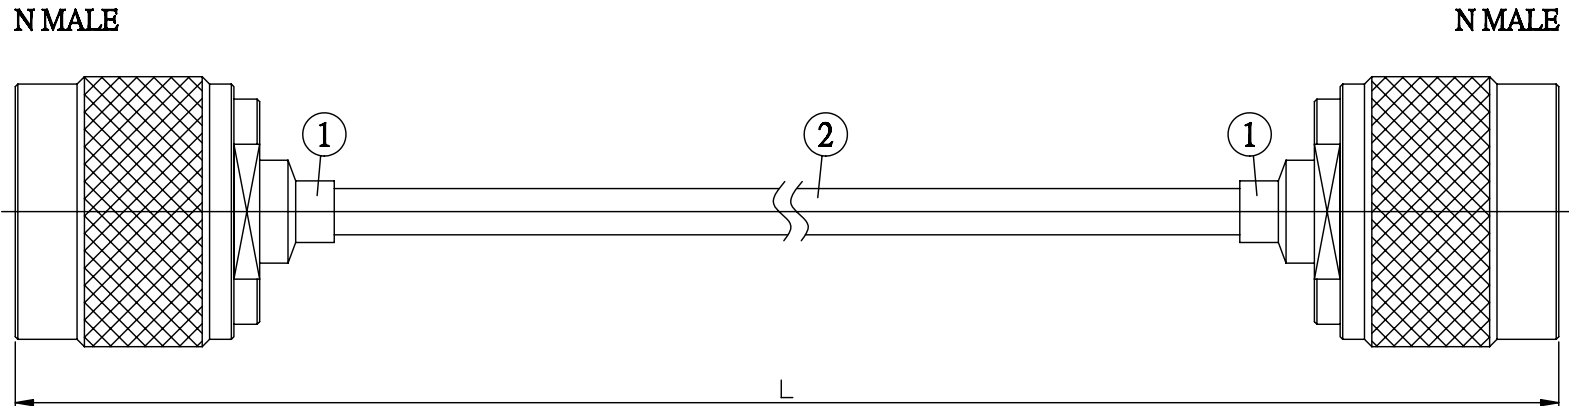

NO.	COMPONENTS	IMPEDANCE
1	N MALE	50 OHM
2	.141" HANDBENDABLE CABLE (= JYEBAO P/N .141SRF-W-P-50)	50 OHM

JYE BAO P/N	L CM (INCH)
N30N30-141S-15	15 (5.906)
N30N30-141S-30	30 (11.811)
N30N30-141S-50	50 (19.685)
N30N30-141S-100	100 (39.370)
N30N30-141S-150	150 (59.055)
N30N30-141S-200	200 (78.740)
N30N30-141S-XXX	CUSTOM LENGTH IN CM

<b>LENGTH TOLERANCE IS ±1.5% OR ±10MM, WHICHEVER IS GREATER.</b>	<b>JYE BAO CO., LTD.</b> TAIPEI TAIWAN
	DESCRIPTION CABLE ASSEMBLY N PLUG TO N PLUG
	JYE BAO DRAWING NO. N30N30-141S-XXX