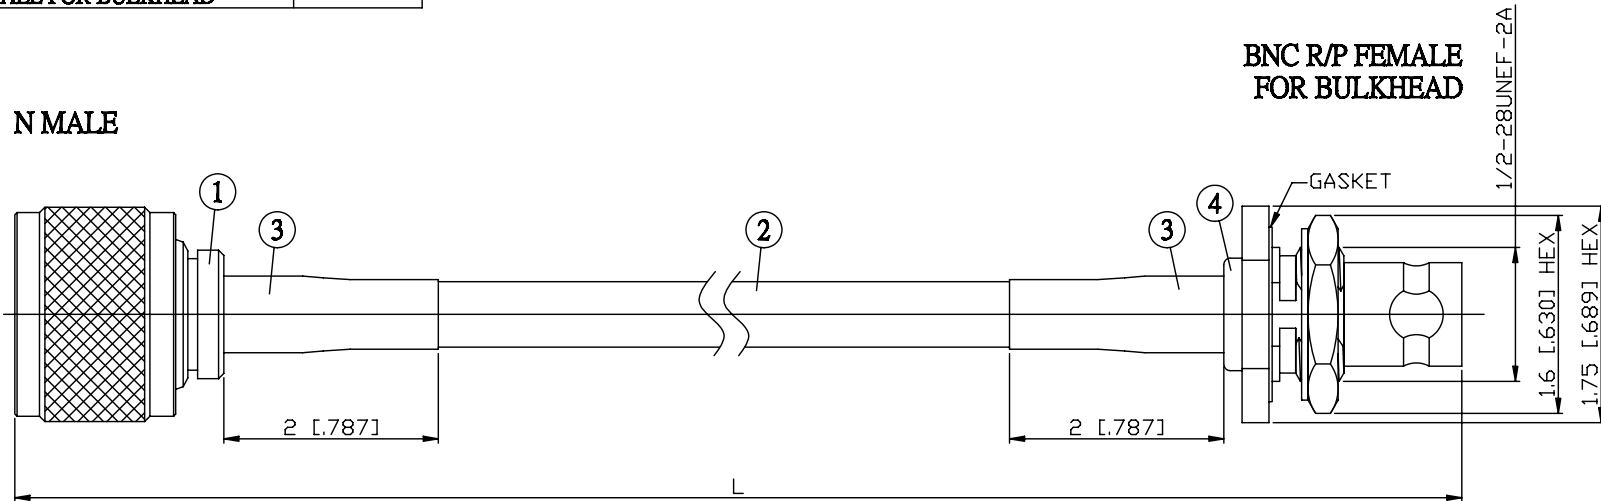

NO.	COMPONENTS	IMPEDANCE
1	N MALE	50 OHM
2	JBY240	50 OHM
3	HEAT SHRINKING TUBE	
4	BNC REVERSE POLARITY FEMALE FOR BULKHEAD	50 OHM

JYE BAO P/N	L CM (INCH)
N30B95-L240-15	15 (5.906)
N30B95-L240-30	30 (11.811)
N30B95-L240-50	50 (19.685)
N30B95-L240-100	100 (39.370)
N30B95-L240-150	150 (59.055)
N30B95-L240-200	200 (78.740)
N30B95-L240-XXX	CUSTOM LENGTH IN CM

<b>LENGTH TOLERANCE IS <math>\pm 1.5\%</math> OR <math>\pm 10\text{MM}</math>, WHICHEVER IS GREATER.</b>	<b>JYE BAO CO., LTD.</b> TAIPEI TAIWAN
	DESCRIPTION CABLE ASSEMBLY N PLUG TO BNC R/P JACK FOR BULKHEAD
	JYE BAO DRAWING NO. N30B95-L240-XXX