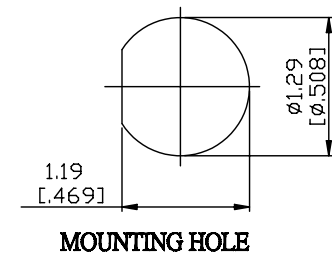

NO.	COMPONENTS	IMPEDANCE
1	N MALE	50 OHM
2	JBY240	50 OHM
3	HEAT SHRINKING TUBE	
4	BNC REVERSE POLARITY FEMALE FOR BULKHEAD	50 OHM

JYE BAO P/N	L CM (INCH)
N30B95-L240-15	15 (5.906)
N30B95-L240-30	30 (11.811)
N30B95-L240-50	50 (19.685)
N30B95-L240-100	100 (39.370)
N30B95-L240-150	150 (59.055)
N30B95-L240-200	200 (78.740)
N30B95-L240-XXX	CUSTOM LENGTH IN CM

<b>LENGTH TOLERANCE IS <math>\pm 1.5\%</math> OR <math>\pm 10\text{MM}</math>, WHICHEVER IS GREATER.</b>	<b>JYE BAO CO., LTD.</b> TAIPEI TAIWAN
	DESCRIPTION CABLE ASSEMBLY N PLUG TO BNC R/P JACK FOR BULKHEAD
	JYE BAO DRAWING NO. N30B95-L240-XXX