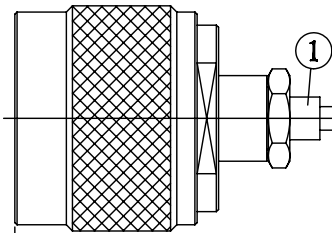

NO.	COMPONENTS	IMPEDANCE
1	N MALE	50 OHM
2	.085" HANDBENDABLE CABLE (= JYEBAO P/N .085SRF-W-P-50)	50 OHM
3	BNC REVERSE POLARITY FEMALE FOR BULKHEAD	50 OHM

N MALE

1

2

BNC R/P FEMALE  
FOR BULKHEAD

GASKET

3

1/2-28UNEF-2A

1.6 [.630] HEX

1.75 [.689] HEX

L

JYE BAO P/N	L CM (INCH)
N30B95-85S-15	15 (5.906)
N30B95-85S-30	30 (11.811)
N30B95-85S-50	50 (19.685)
N30B95-85S-100	100 (39.370)
N30B95-85S-150	150 (59.055)
N30B95-85S-200	200 (78.740)
N30B95-85S-XXX	CUSTOM LENGTH IN CM

MOUNTING HOLE

<p>LENGTH TOLERANCE IS ±1.5% OR ±10MM, WHICHEVER IS GREATER.</p>	<p><b>JYE BAO CO., LTD.</b></p> <p>TAIPEI TAIWAN</p>
	<p>DESCRIPTION CABLE ASSEMBLY N PLUG TO BNC R/P JACK FOR BULKHEAD</p>
	<p>JYE BAO DRAWING NO. N30B95-85S-XXX</p>