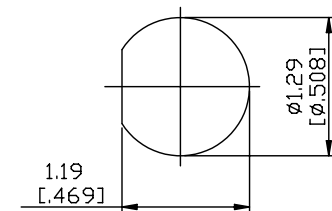

NO.	COMPONENTS	IMPEDANCE
1	N MALE	50 OHM
2	.085" HANDBENDABLE CABLE (= JYEBAO P/N .085SRF-W-P-50)	50 OHM
3	BNC REVERSE POLARITY FEMALE FOR BULKHEAD	50 OHM

N MALE

1

2

BNC R/P FEMALE  
FOR BULKHEAD

GASKET

3

1/2-28UNEF-2A

1.6 [.630] HEX

1.75 [.689] HEX

L

JYE BAO P/N	L CM (INCH)
N30B95-85S-15	15 (5.906)
N30B95-85S-30	30 (11.811)
N30B95-85S-50	50 (19.685)
N30B95-85S-100	100 (39.370)
N30B95-85S-150	150 (59.055)
N30B95-85S-200	200 (78.740)
N30B95-85S-XXX	CUSTOM LENGTH IN CM

MOUNTING HOLE

<p>LENGTH TOLERANCE IS ±1.5% OR ±10MM, WHICHEVER IS GREATER.</p>	<p><b>JYE BAO CO., LTD.</b></p> <p>TAIPEI TAIWAN</p>
	<p>DESCRIPTION CABLE ASSEMBLY N PLUG TO BNC R/P JACK FOR BULKHEAD</p>
	<p>JYE BAO DRAWING NO. N30B95-85S-XXX</p>