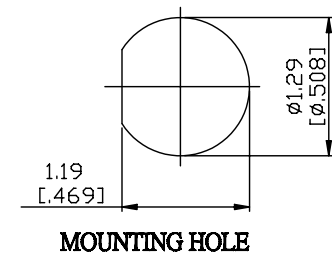

NO.	COMPONENTS	IMPEDANCE
1	N MALE	50 OHM
2	RG58	50 OHM
3	HEAT SHRINKING TUBE	
4	BNC REVERSE POLARITY FEMALE FOR BULKHEAD	50 OHM

JYE BAO P/N	L CM (INCH)
N30B95-58-15	15 (5.906)
N30B95-58-30	30 (11.811)
N30B95-58-50	50 (19.685)
N30B95-58-100	100 (39.370)
N30B95-58-150	150 (59.055)
N30B95-58-200	200 (78.740)
N30B95-58-XXX	CUSTOM LENGTH IN CM

LENGTH TOLERANCE IS $\pm 1.5\%$ OR ± 10MM, WHICHEVER IS GREATER.	JYE BAO CO., LTD. TAIPEI TAIWAN
	DESCRIPTION CABLE ASSEMBLY N PLUG TO BNC R/P JACK FOR BULKHEAD
	JYE BAO DRAWING NO. N30B95-58-XXX