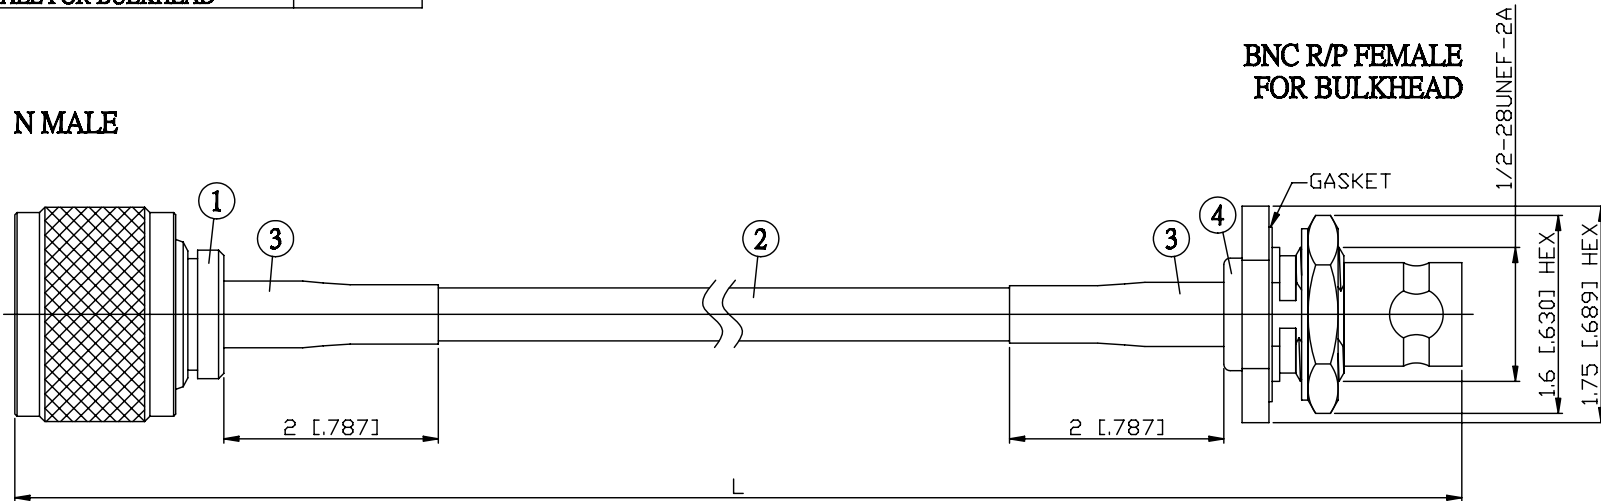

NO.	COMPONENTS	IMPEDANCE
1	N MALE	50 OHM
2	RG58	50 OHM
3	HEAT SHRINKING TUBE	
4	BNC REVERSE POLARITY FEMALE FOR BULKHEAD	50 OHM

JYE BAO P/N	L CM (INCH)
N30B95-58-15	15 (5.906)
N30B95-58-30	30 (11.811)
N30B95-58-50	50 (19.685)
N30B95-58-100	100 (39.370)
N30B95-58-150	150 (59.055)
N30B95-58-200	200 (78.740)
N30B95-58-XXX	CUSTOM LENGTH IN CM

LENGTH TOLERANCE IS $\pm 1.5\%$ OR ± 10MM, WHICHEVER IS GREATER.	JYE BAO CO., LTD. TAIPEI TAIWAN
	DESCRIPTION CABLE ASSEMBLY N PLUG TO BNC R/P JACK FOR BULKHEAD
	JYE BAO DRAWING NO. N30B95-58-XXX