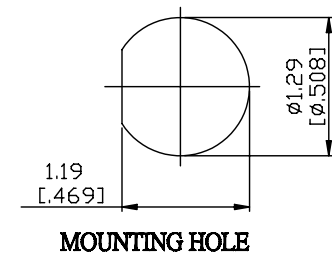

NO.	COMPONENTS	IMPEDANCE
1	N MALE	50 OHM
2	RG316	50 OHM
3	HEAT SHRINKING TUBE	
4	BNC REVERSE POLARITY FEMALE FOR BULKHEAD	50 OHM

JYE BAO P/N	L CM (INCH)
N30B95-316-15	15 (5.906)
N30B95-316-30	30 (11.811)
N30B95-316-50	50 (19.685)
N30B95-316-100	100 (39.370)
N30B95-316-150	150 (59.055)
N30B95-316-200	200 (78.740)
N30B95-316-XXX	CUSTOM LENGTH IN CM

LENGTH TOLERANCE IS ±1.5% OR ±10MM, WHICHEVER IS GREATER.	JYE BAO CO., LTD. TAIPEI TAIWAN
	DESCRIPTION CABLE ASSEMBLY N PLUG TO BNC R/P JACK FOR BULKHEAD
	JYE BAO DRAWING NO. N30B95-316-XXX