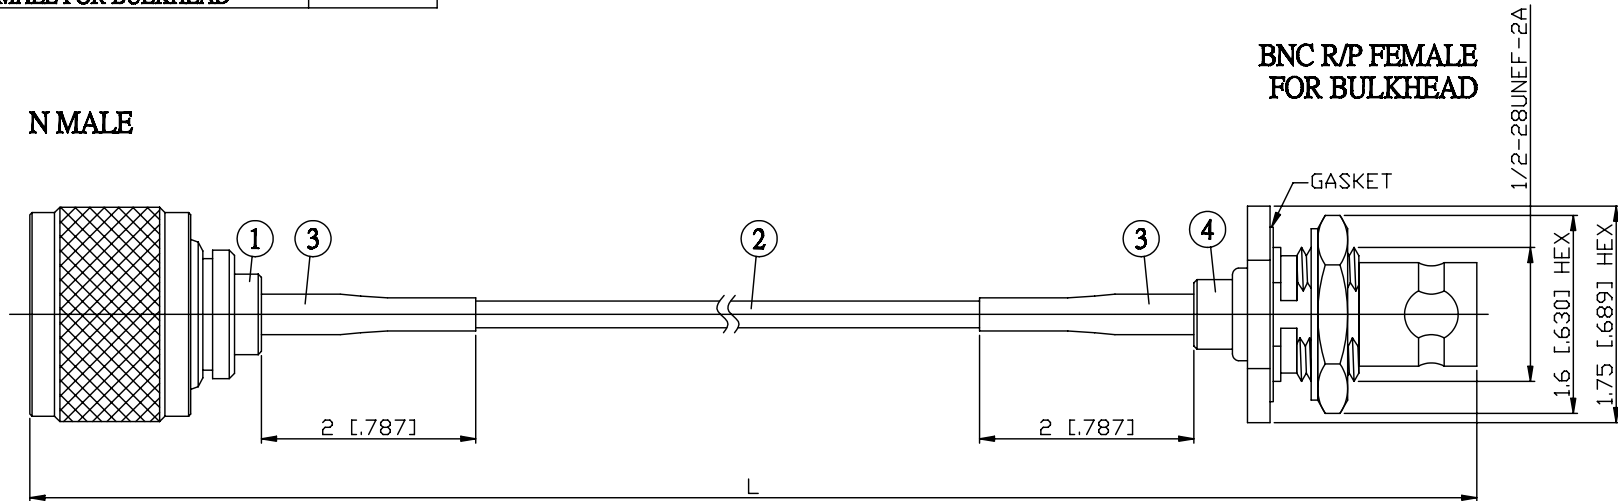

NO.	COMPONENTS	IMPEDANCE
1	N MALE	50 OHM
2	RG316	50 OHM
3	HEAT SHRINKING TUBE	
4	BNC REVERSE POLARITY FEMALE FOR BULKHEAD	50 OHM

JYE BAO P/N	L CM (INCH)
N30B95-316-15	15 (5.906)
N30B95-316-30	30 (11.811)
N30B95-316-50	50 (19.685)
N30B95-316-100	100 (39.370)
N30B95-316-150	150 (59.055)
N30B95-316-200	200 (78.740)
N30B95-316-XXX	CUSTOM LENGTH IN CM

LENGTH TOLERANCE IS ±1.5% OR ±10MM, WHICHEVER IS GREATER.	JYE BAO CO., LTD. TAIPEI TAIWAN
	DESCRIPTION CABLE ASSEMBLY N PLUG TO BNC R/P JACK FOR BULKHEAD
	JYE BAO DRAWING NO. N30B95-316-XXX