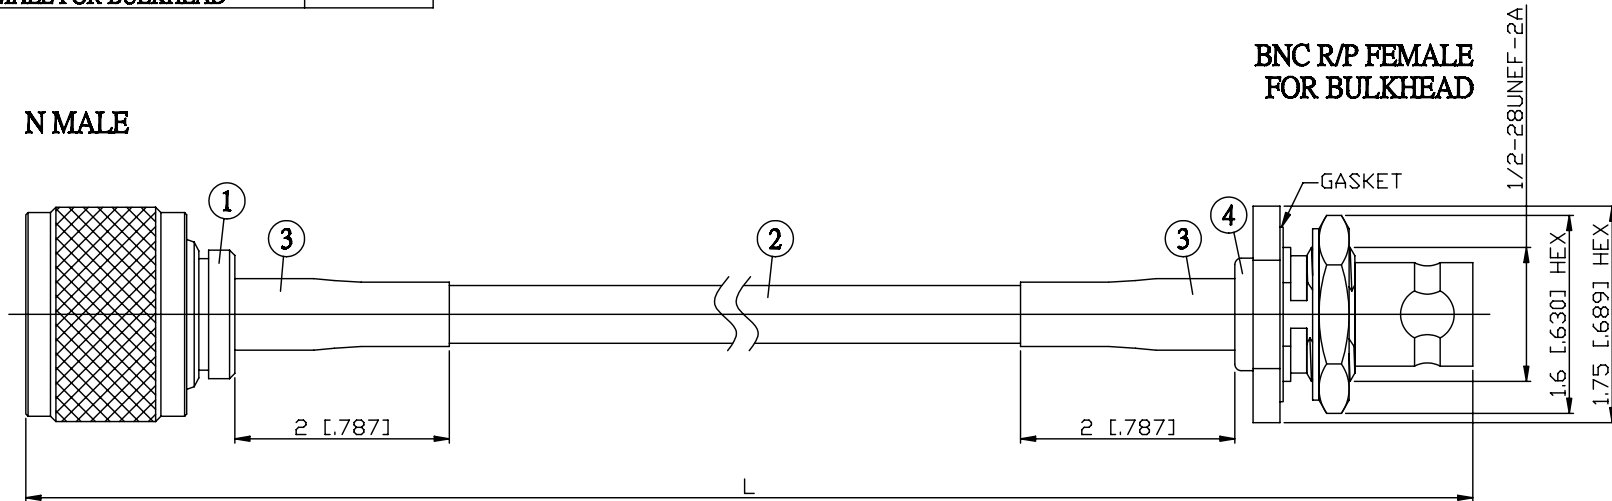

NO.	COMPONENTS	IMPEDANCE
1	N MALE	50 OHM
2	RG223	50 OHM
3	HEAT SHRINKING TUBE	
4	BNC REVERSE POLARITY FEMALE FOR BULKHEAD	50 OHM

JYE BAO P/N	L CM (INCH)
N30B95-223-15	15 (5.906)
N30B95-223-30	30 (11.811)
N30B95-223-50	50 (19.685)
N30B95-223-100	100 (39.370)
N30B95-223-150	150 (59.055)
N30B95-223-200	200 (78.740)
N30B95-223-XXX	CUSTOM LENGTH IN CM

LENGTH TOLERANCE IS ±1.5% OR ±10MM, WHICHEVER IS GREATER.	JYE BAO CO., LTD. TAIPEI TAIWAN
	DESCRIPTION CABLE ASSEMBLY N PLUG TO BNC R/P JACK FOR BULKHEAD
	JYE BAO DRAWING NO. N30B95-223-XXX