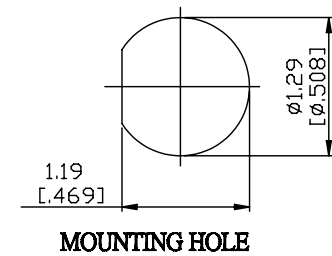

NO.	COMPONENTS	IMPEDANCE
1	N MALE	50 OHM
2	RG223	50 OHM
3	HEAT SHRINKING TUBE	
4	BNC REVERSE POLARITY FEMALE FOR BULKHEAD	50 OHM

JYE BAO P/N	L CM (INCH)
N30B95-223-15	15 (5.906)
N30B95-223-30	30 (11.811)
N30B95-223-50	50 (19.685)
N30B95-223-100	100 (39.370)
N30B95-223-150	150 (59.055)
N30B95-223-200	200 (78.740)
N30B95-223-XXX	CUSTOM LENGTH IN CM

LENGTH TOLERANCE IS ±1.5% OR ±10MM, WHICHEVER IS GREATER.	JYE BAO CO., LTD. TAIPEI TAIWAN
	DESCRIPTION CABLE ASSEMBLY N PLUG TO BNC R/P JACK FOR BULKHEAD
	JYE BAO DRAWING NO. N30B95-223-XXX