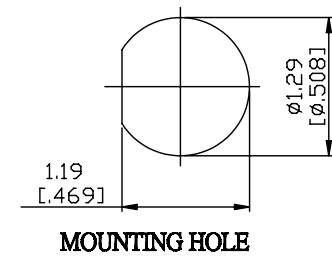

NO.	COMPONENTS	IMPEDANCE
1	N MALE	50 OHM
2	RG174	50 OHM
3	HEAT SHRINKING TUBE	
4	BNC REVERSE POLARITY FEMALE FOR BULKHEAD	50 OHM

JYE BAO P/N	L CM (INCH)
N30B95-174-15	15 (5.906)
N30B95-174-30	30 (11.811)
N30B95-174-50	50 (19.685)
N30B95-174-100	100 (39.370)
N30B95-174-150	150 (59.055)
N30B95-174-200	200 (78.740)
N30B95-174-XXX	CUSTOM LENGTH IN CM

LENGTH TOLERANCE IS $\pm 1.5\%$ OR $\pm 10\text{MM}$, WHICHEVER IS GREATER.	JYE BAO CO., LTD. TAIPEI TAIWAN
	DESCRIPTION CABLE ASSEMBLY N PLUG TO BNC R/P JACK FOR BULKHEAD
	JYE BAO DRAWING NO. N30B95-174-XXX