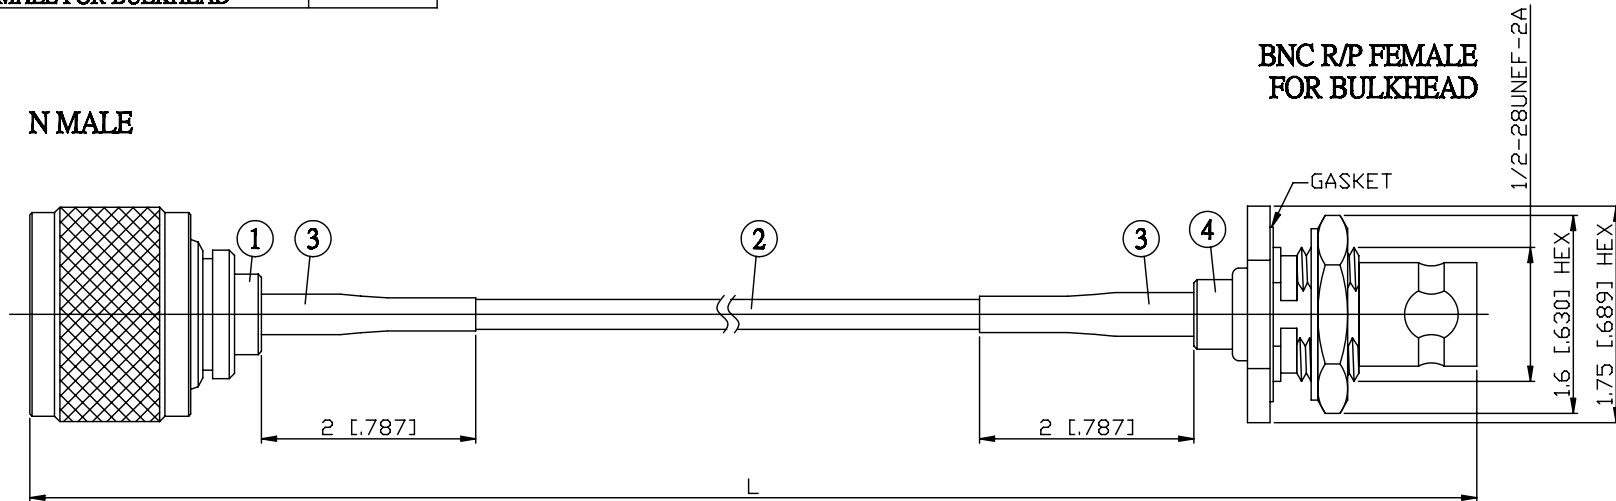

NO.	COMPONENTS	IMPEDANCE
1	N MALE	50 OHM
2	RG174	50 OHM
3	HEAT SHRINKING TUBE	
4	BNC REVERSE POLARITY FEMALE FOR BULKHEAD	50 OHM

JYE BAO P/N	L CM (INCH)
N30B95-174-15	15 (5.906)
N30B95-174-30	30 (11.811)
N30B95-174-50	50 (19.685)
N30B95-174-100	100 (39.370)
N30B95-174-150	150 (59.055)
N30B95-174-200	200 (78.740)
N30B95-174-XXX	CUSTOM LENGTH IN CM

LENGTH TOLERANCE IS $\pm 1.5\%$ OR $\pm 10\text{MM}$, WHICHEVER IS GREATER.	JYE BAO CO., LTD. TAIPEI TAIWAN
	DESCRIPTION CABLE ASSEMBLY N PLUG TO BNC R/P JACK FOR BULKHEAD
	JYE BAO DRAWING NO. N30B95-174-XXX