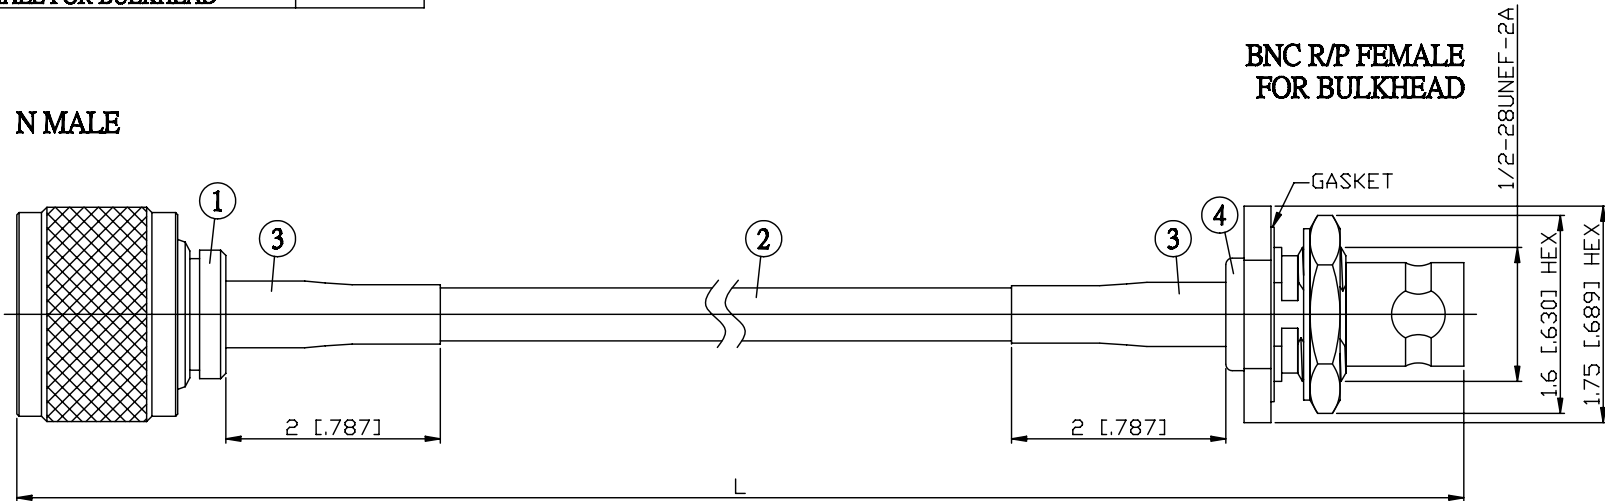

NO.	COMPONENTS	IMPEDANCE
1	N MALE	50 OHM
2	RG142	50 OHM
3	HEAT SHRINKING TUBE	
4	BNC REVERSE POLARITY FEMALE FOR BULKHEAD	50 OHM

JYE BAO P/N	L CM (INCH)
N30B95-142-15	15 (5.906)
N30B95-142-30	30 (11.811)
N30B95-142-50	50 (19.685)
N30B95-142-100	100 (39.370)
N30B95-142-150	150 (59.055)
N30B95-142-200	200 (78.740)
N30B95-142-XXX	CUSTOM LENGTH IN CM

LENGTH TOLERANCE IS ±1.5% OR ±10MM, WHICHEVER IS GREATER.	JYE BAO CO., LTD. TAIPEI TAIWAN
	DESCRIPTION CABLE ASSEMBLY N PLUG TO BNC R/P JACK FOR BULKHEAD
	JYE BAO DRAWING NO. N30B95-142-XXX