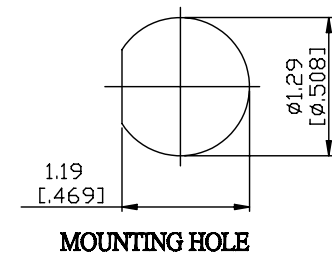

NO.	COMPONENTS	IMPEDANCE
1	N MALE	50 OHM
2	RG142	50 OHM
3	HEAT SHRINKING TUBE	
4	BNC REVERSE POLARITY FEMALE FOR BULKHEAD	50 OHM

JYE BAO P/N	L CM (INCH)
N30B95-142-15	15 (5.906)
N30B95-142-30	30 (11.811)
N30B95-142-50	50 (19.685)
N30B95-142-100	100 (39.370)
N30B95-142-150	150 (59.055)
N30B95-142-200	200 (78.740)
N30B95-142-XXX	CUSTOM LENGTH IN CM

LENGTH TOLERANCE IS ±1.5% OR ±10MM, WHICHEVER IS GREATER.	JYE BAO CO., LTD. TAIPEI TAIWAN
	DESCRIPTION CABLE ASSEMBLY N PLUG TO BNC R/P JACK FOR BULKHEAD
	JYE BAO DRAWING NO. N30B95-142-XXX