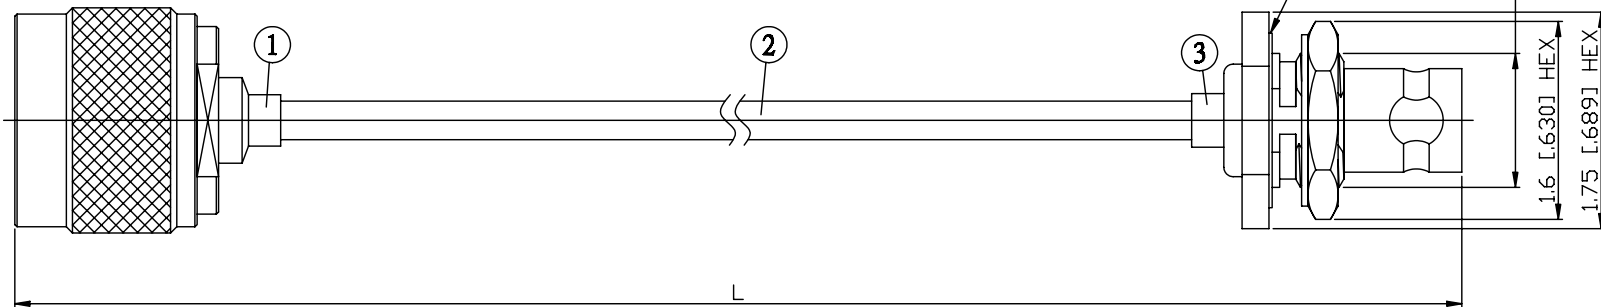

NO.	COMPONENTS	IMPEDANCE
1	N MALE	50 OHM
2	.141" TIN PLATED SEMI-RIGID CABLE (TIN PLATED RG402)	50 OHM
3	BNC REVERSE POLARITY FEMALE FOR BULKHEAD	50 OHM

N MALE

JYE BAO P/N	L CM (INCH)
N30B95-141T-15	15 (5.906)
N30B95-141T-30	30 (11.811)
N30B95-141T-50	50 (19.685)
N30B95-141T-100	100 (39.370)
N30B95-141T-150	150 (59.055)
N30B95-141T-200	200 (78.740)
N30B95-141T-XXX	CUSTOM LENGTH IN CM

<b>LENGTH TOLERANCE IS ±1.5% OR ±10MM, WHICHEVER IS GREATER.</b>	<b>JYE BAO CO., LTD.</b> TAIPEI TAIWAN
	DESCRIPTION CABLE ASSEMBLY N PLUG TO BNC R/P JACK FOR BULKHEAD
	JYE BAO DRAWING NO. N30B95-141T-XXX