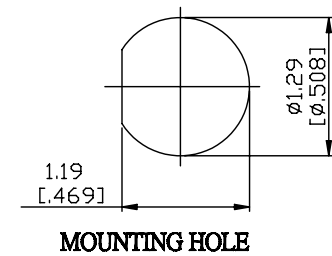

NO.	COMPONENTS	IMPEDANCE
1	N MALE	50 OHM
2	.141" TIN PLATED SEMI-RIGID CABLE (TIN PLATED RG402)	50 OHM
3	BNC REVERSE POLARITY FEMALE FOR BULKHEAD	50 OHM

N MALE

JYE BAO P/N	L CM (INCH)
N30B95-141T-15	15 (5.906)
N30B95-141T-30	30 (11.811)
N30B95-141T-50	50 (19.685)
N30B95-141T-100	100 (39.370)
N30B95-141T-150	150 (59.055)
N30B95-141T-200	200 (78.740)
N30B95-141T-XXX	CUSTOM LENGTH IN CM

<b>LENGTH TOLERANCE IS ±1.5% OR ±10MM, WHICHEVER IS GREATER.</b>	<b>JYE BAO CO., LTD.</b> TAIPEI TAIWAN
	DESCRIPTION CABLE ASSEMBLY N PLUG TO BNC R/P JACK FOR BULKHEAD
	JYE BAO DRAWING NO. N30B95-141T-XXX