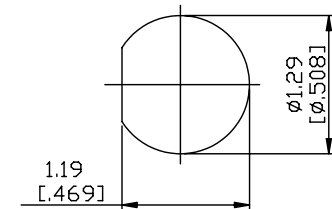

NO.	COMPONENTS	IMPEDANCE
1	N MALE	50 OHM
2	.141" HANDBENDABLE CABLE (= JYEBAO P/N .141SRF-W-P-50)	50 OHM
3	BNC REVERSE POLARITY FEMALE FOR BULKHEAD	50 OHM

N MALE

2

L

BNC R/P FEMALE
FOR BULKHEAD

GASKET

3

1/2-28UNEF-2A

1.6 [.630] HEX

1.75 [.689] HEX

JYE BAO P/N	L CM (INCH)
N30B95-141S-15	15 (5.906)
N30B95-141S-30	30 (11.811)
N30B95-141S-50	50 (19.685)
N30B95-141S-100	100 (39.370)
N30B95-141S-150	150 (59.055)
N30B95-141S-200	200 (78.740)
N30B95-141S-XXX	CUSTOM LENGTH IN CM

MOUNTING HOLE

<p>LENGTH TOLERANCE IS ±1.5% OR ±10MM, WHICHEVER IS GREATER.</p>	<p>JYE BAO CO., LTD.</p> <p>TAIPEI TAIWAN</p>
	<p>DESCRIPTION CABLE ASSEMBLY N PLUG TO BNC R/P JACK FOR BULKHEAD</p>
	<p>JYE BAO DRAWING NO. N30B95-141S-XXX</p>