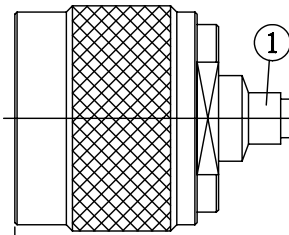

NO.	COMPONENTS	IMPEDANCE
1	N MALE	50 OHM
2	.141" HANDBENDABLE CABLE (= JYEBAO P/N .141SRF-W-P-50)	50 OHM
3	BNC REVERSE POLARITY FEMALE FOR BULKHEAD	50 OHM

N MALE

2

L

BNC R/P FEMALE
FOR BULKHEAD

GASKET

3

1/2-28UNEF-2A

1.6 [.630] HEX

1.75 [.689] HEX

JYE BAO P/N	L CM (INCH)
N30B95-141S-15	15 (5.906)
N30B95-141S-30	30 (11.811)
N30B95-141S-50	50 (19.685)
N30B95-141S-100	100 (39.370)
N30B95-141S-150	150 (59.055)
N30B95-141S-200	200 (78.740)
N30B95-141S-XXX	CUSTOM LENGTH IN CM

MOUNTING HOLE

<p>LENGTH TOLERANCE IS ±1.5% OR ±10MM, WHICHEVER IS GREATER.</p>	<p>JYE BAO CO., LTD.</p> <p>TAIPEI TAIWAN</p>
	<p>DESCRIPTION CABLE ASSEMBLY N PLUG TO BNC R/P JACK FOR BULKHEAD</p>
	<p>JYE BAO DRAWING NO. N30B95-141S-XXX</p>