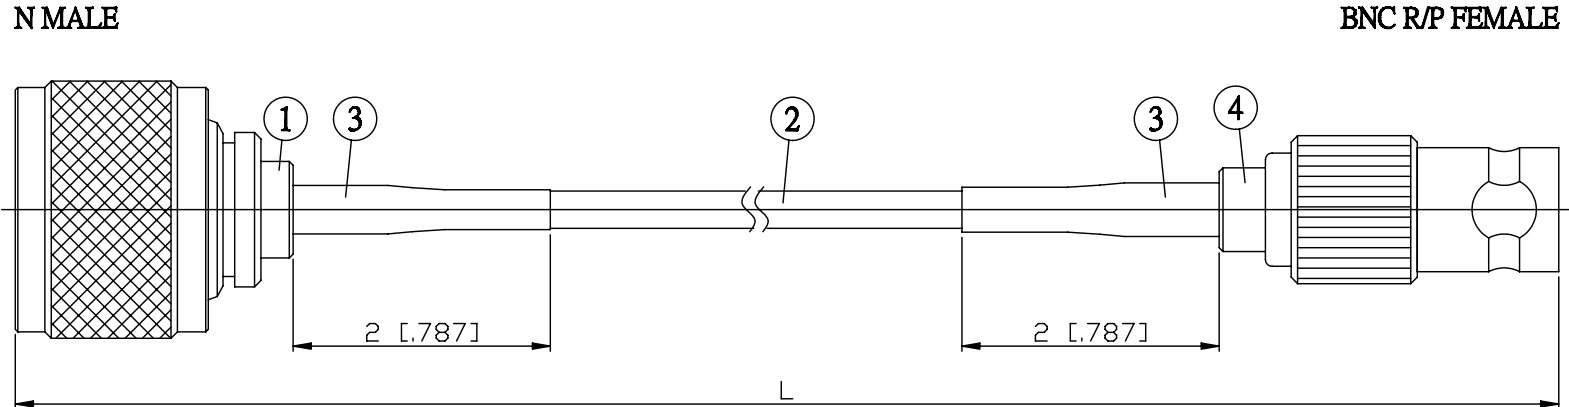

NO.	COMPONENTS	IMPEDANCE
1	N MALE	50 OHM
2	DOUBLE SHIELDED RG316(= RD316)	50 OHM
3	HEAT SHRINKING TUBE	
4	BNC REVERSE POLARITY FEMALE	50 OHM

JYE BAO P/N	L CM (INCH)
N30B90-316D-15	15 (5.906)
N30B90-316D-30	30 (11.811)
N30B90-316D-50	50 (19.685)
N30B90-316D-100	100 (39.370)
N30B90-316D-150	150 (59.055)
N30B90-316D-200	200 (78.740)
N30B90-316D-XXX	CUSTOM LENGTH IN CM

LENGTH TOLERANCE IS ±1.5% OR ±10MM, WHICHEVER IS GREATER.	JYE BAO CO., LTD. TAIPEI TAIWAN
	DESCRIPTION CABLE ASSEMBLY N PLUG TO BNC R/P JACK
	JYE BAO DRAWING NO. N30B90-316D-XXX