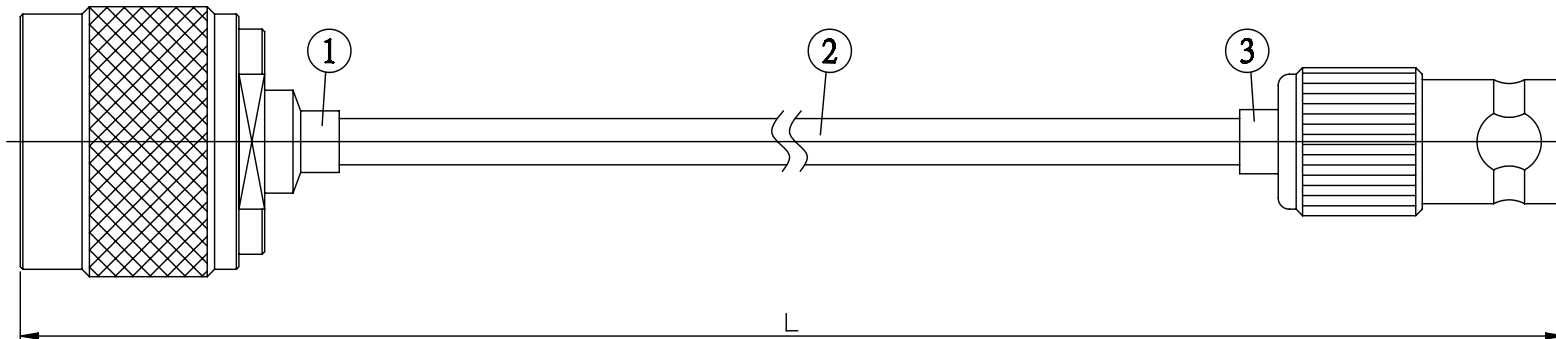

NO.	COMPONENTS	IMPEDANCE
1	N MALE	50 OHM
2	.141" TIN PLATED SEMI-RIGID CABLE (TIN PLATED RG402)	50 OHM
3	BNC REVERSE POLARITY FEMALE	50 OHM

N MALE

BNC R/P FEMALE

JYE BAO P/N	L CM (INCH)
N30B90-141T-15	15 (5.906)
N30B90-141T-30	30 (11.811)
N30B90-141T-50	50 (19.685)
N30B90-141T-100	100 (39.370)
N30B90-141T-150	150 (59.055)
N30B90-141T-200	200 (78.740)
N30B90-141T-XXX	CUSTOM LENGTH IN CM

LENGTH TOLERANCE IS $\pm 1.5\%$ OR $\pm 10\text{MM}$, WHICHEVER IS GREATER.	JYE BAO CO., LTD. TAIPEI TAIWAN
	DESCRIPTION CABLE ASSEMBLY N PLUG TO BNC R/P JACK
	JYE BAO DRAWING NO. N30B90-141T-XXX