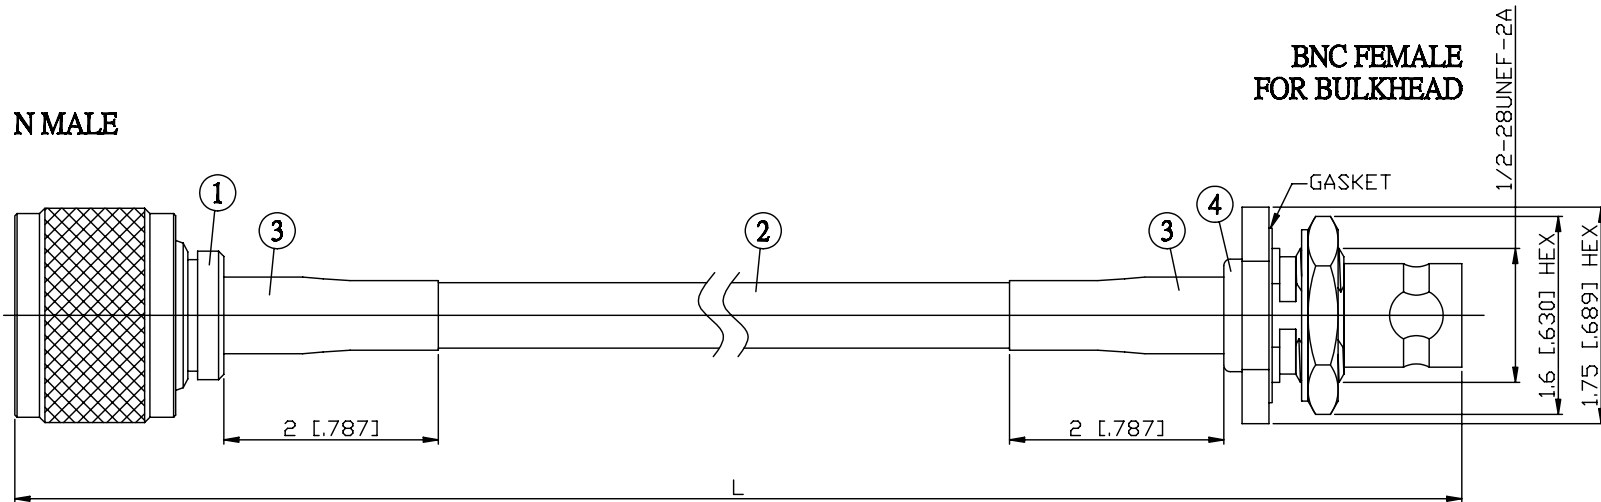

NO.	COMPONENTS	IMPEDANCE
1	N MALE	50 OHM
2	JBY240	50 OHM
3	HEAT SHRINKING TUBE	
4	BNC FEMALE FOR BULKHEAD	50 OHM

JYE BAO P/N	L CM (INCH)
N30B85-L240-15	15 (5.906)
N30B85-L240-30	30 (11.811)
N30B85-L240-50	50 (19.685)
N30B85-L240-100	100 (39.370)
N30B85-L240-150	150 (59.055)
N30B85-L240-200	200 (78.740)
N30B85-L240-XXX	CUSTOM LENGTH IN CM

LENGTH TOLERANCE IS $\pm 1.5\%$ OR $\pm 10\text{MM}$, WHICHEVER IS GREATER.	JYE BAO CO., LTD. TAIPEI TAIWAN
	DESCRIPTION CABLE ASSEMBLY N PLUG TO BNC JACK FOR BULKHEAD
	JYE BAO DRAWING NO. N30B85-L240-XXX