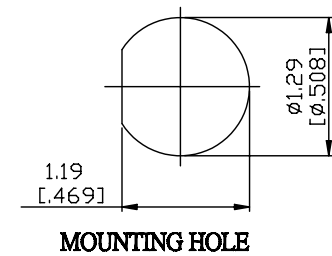

NO.	COMPONENTS	IMPEDANCE
1	N MALE	50 OHM
2	JBY240	50 OHM
3	HEAT SHRINKING TUBE	
4	BNC FEMALE FOR BULKHEAD	50 OHM

JYE BAO P/N	L CM (INCH)
N30B85-L240-15	15 (5.906)
N30B85-L240-30	30 (11.811)
N30B85-L240-50	50 (19.685)
N30B85-L240-100	100 (39.370)
N30B85-L240-150	150 (59.055)
N30B85-L240-200	200 (78.740)
N30B85-L240-XXX	CUSTOM LENGTH IN CM

LENGTH TOLERANCE IS $\pm 1.5\%$ OR $\pm 10\text{MM}$, WHICHEVER IS GREATER.	JYE BAO CO., LTD. TAIPEI TAIWAN
	DESCRIPTION CABLE ASSEMBLY N PLUG TO BNC JACK FOR BULKHEAD
	JYE BAO DRAWING NO. N30B85-L240-XXX