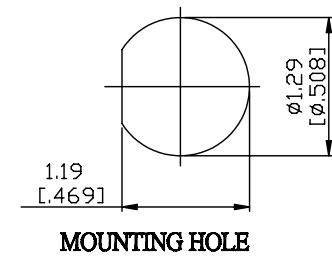

NO.	COMPONENTS	IMPEDANCE
1	N MALE	50 OHM
2	JBY100	50 OHM
3	HEAT SHRINKING TUBE	
4	BNC FEMALE FOR BULKHEAD	50 OHM

JYE BAO P/N	L CM (INCH)
N30B85-L100-15	15 (5.906)
N30B85-L100-30	30 (11.811)
N30B85-L100-50	50 (19.685)
N30B85-L100-100	100 (39.370)
N30B85-L100-150	150 (59.055)
N30B85-L100-200	200 (78.740)
N30B85-L100-XXX	CUSTOM LENGTH IN CM

LENGTH TOLERANCE IS $\pm 1.5\%$ OR $\pm 10\text{MM}$, WHICHEVER IS GREATER.	JYE BAO CO., LTD. TAIPEI TAIWAN
	DESCRIPTION CABLE ASSEMBLY N PLUG TO BNC JACK FOR BULKHEAD
	JYE BAO DRAWING NO. N30B85-L100-XXX