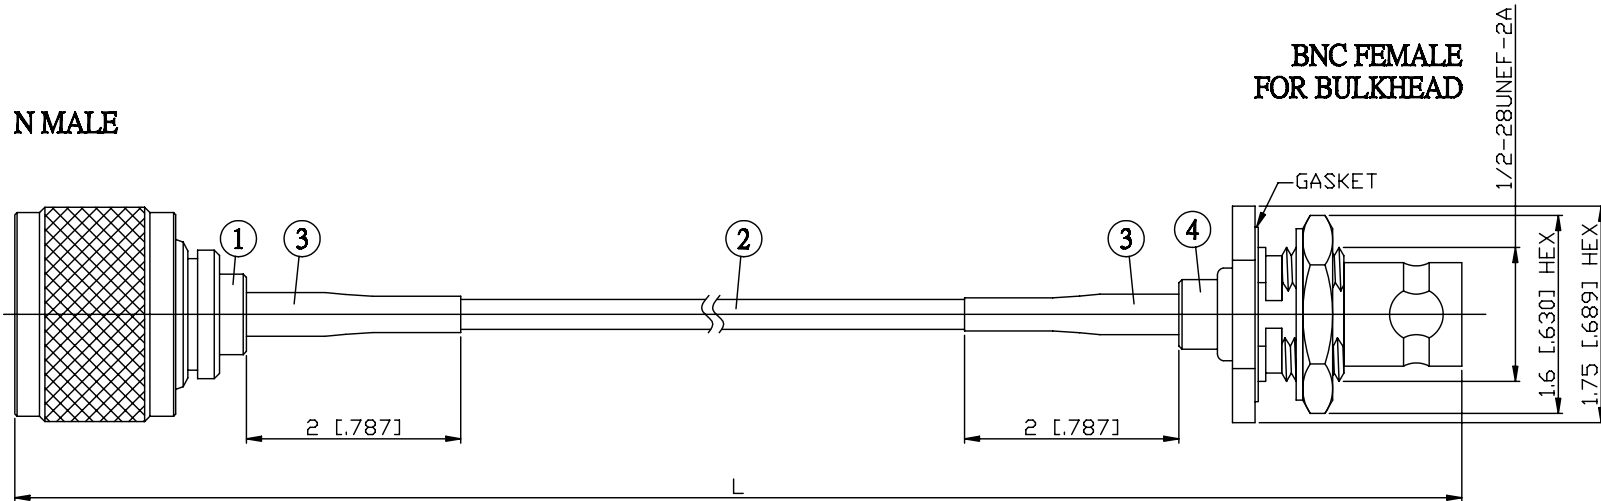

NO.	COMPONENTS	IMPEDANCE
1	N MALE	50 OHM
2	JBY100	50 OHM
3	HEAT SHRINKING TUBE	
4	BNC FEMALE FOR BULKHEAD	50 OHM

JYE BAO P/N	L CM (INCH)
N30B85-L100-15	15 (5.906)
N30B85-L100-30	30 (11.811)
N30B85-L100-50	50 (19.685)
N30B85-L100-100	100 (39.370)
N30B85-L100-150	150 (59.055)
N30B85-L100-200	200 (78.740)
N30B85-L100-XXX	CUSTOM LENGTH IN CM

LENGTH TOLERANCE IS $\pm 1.5\%$ OR $\pm 10\text{MM}$, WHICHEVER IS GREATER.	JYE BAO CO., LTD. TAIPEI TAIWAN
	DESCRIPTION CABLE ASSEMBLY N PLUG TO BNC JACK FOR BULKHEAD
	JYE BAO DRAWING NO. N30B85-L100-XXX