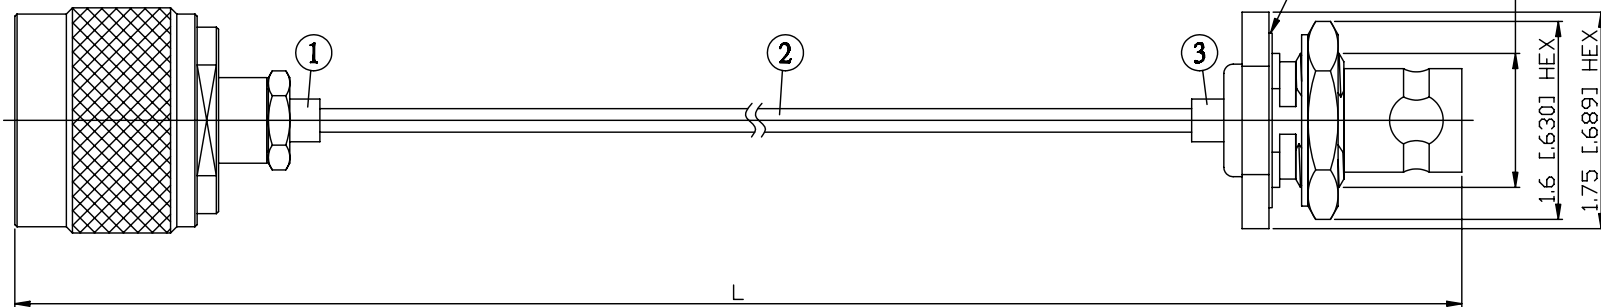

NO.	COMPONENTS	IMPEDANCE
1	N MALE	50 OHM
2	.085" TIN PLATED SEMI-RIGID CABLE (TIN PLATED RG405)	50 OHM
3	BNC FEMALE FOR BULKHEAD	50 OHM

N MALE

JYE BAO P/N	L CM (INCH)
N30B85-85T-15	15 (5.906)
N30B85-85T-30	30 (11.811)
N30B85-85T-50	50 (19.685)
N30B85-85T-100	100 (39.370)
N30B85-85T-150	150 (59.055)
N30B85-85T-200	200 (78.740)
N30B85-85T-XXX	CUSTOM LENGTH IN CM

<b>LENGTH TOLERANCE IS ±1.5% OR ±10MM, WHICHEVER IS GREATER.</b>	<b>JYE BAO CO., LTD.</b> TAIPEI TAIWAN
	DESCRIPTION CABLE ASSEMBLY N PLUG TO BNC JACK FOR BULKHEAD
	JYE BAO DRAWING NO. N30B85-85T-XXX