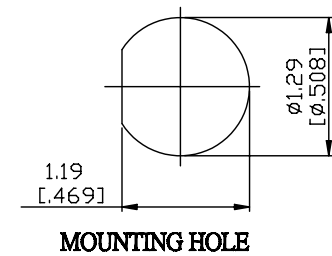

NO.	COMPONENTS	IMPEDANCE
1	N MALE	50 OHM
2	.085" TIN PLATED SEMI-RIGID CABLE (TIN PLATED RG405)	50 OHM
3	BNC FEMALE FOR BULKHEAD	50 OHM

N MALE

JYE BAO P/N	L CM (INCH)
N30B85-85T-15	15 (5.906)
N30B85-85T-30	30 (11.811)
N30B85-85T-50	50 (19.685)
N30B85-85T-100	100 (39.370)
N30B85-85T-150	150 (59.055)
N30B85-85T-200	200 (78.740)
N30B85-85T-XXX	CUSTOM LENGTH IN CM

<b>LENGTH TOLERANCE IS ±1.5% OR ±10MM, WHICHEVER IS GREATER.</b>	<b>JYE BAO CO., LTD.</b> TAIPEI TAIWAN
	DESCRIPTION CABLE ASSEMBLY N PLUG TO BNC JACK FOR BULKHEAD
	JYE BAO DRAWING NO. N30B85-85T-XXX