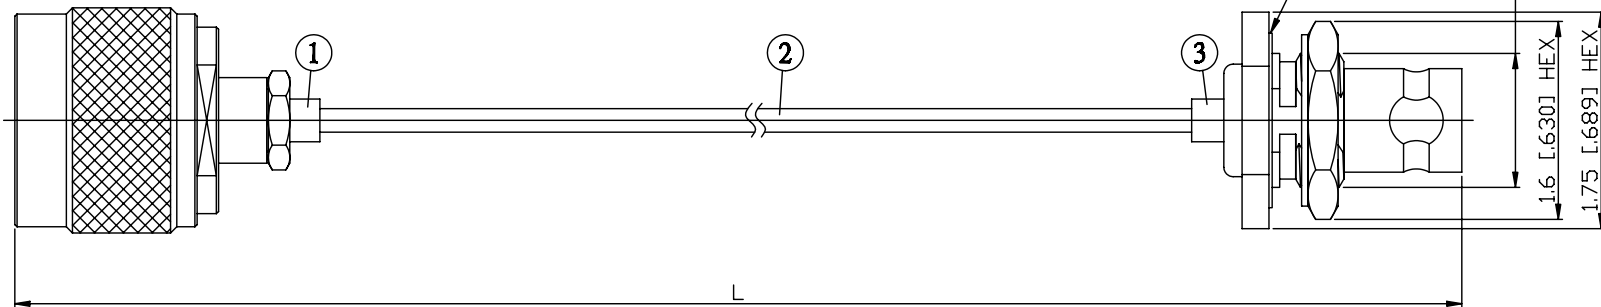

NO.	COMPONENTS	IMPEDANCE
1	N MALE	50 OHM
2	.085" HANDBENDABLE CABLE (= JYEBAO P/N .085SRF-W-P-50)	50 OHM
3	BNC FEMALE FOR BULKHEAD	50 OHM

N MALE

JYE BAO P/N	L CM (INCH)
N30B85-85S-15	15 (5.906)
N30B85-85S-30	30 (11.811)
N30B85-85S-50	50 (19.685)
N30B85-85S-100	100 (39.370)
N30B85-85S-150	150 (59.055)
N30B85-85S-200	200 (78.740)
N30B85-85S-XXX	CUSTOM LENGTH IN CM

LENGTH TOLERANCE IS ±1.5% OR ±10MM, WHICHEVER IS GREATER.	JYE BAO CO., LTD. TAIPEI TAIWAN
	DESCRIPTION CABLE ASSEMBLY N PLUG TO BNC JACK FOR BULKHEAD
	JYE BAO DRAWING NO. N30B85-85S-XXX