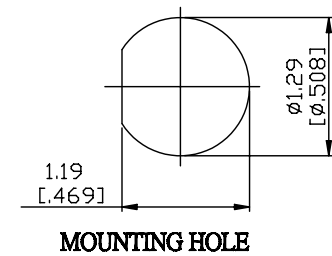

NO.	COMPONENTS	IMPEDANCE
1	N MALE	50 OHM
2	.085" HANDBENDABLE CABLE (= JYEBAO P/N .085SRF-W-P-50)	50 OHM
3	BNC FEMALE FOR BULKHEAD	50 OHM

N MALE

JYE BAO P/N	L CM (INCH)
N30B85-85S-15	15 (5.906)
N30B85-85S-30	30 (11.811)
N30B85-85S-50	50 (19.685)
N30B85-85S-100	100 (39.370)
N30B85-85S-150	150 (59.055)
N30B85-85S-200	200 (78.740)
N30B85-85S-XXX	CUSTOM LENGTH IN CM

LENGTH TOLERANCE IS ±1.5% OR ±10MM, WHICHEVER IS GREATER.	JYE BAO CO., LTD. TAIPEI TAIWAN
	DESCRIPTION CABLE ASSEMBLY N PLUG TO BNC JACK FOR BULKHEAD
	JYE BAO DRAWING NO. N30B85-85S-XXX