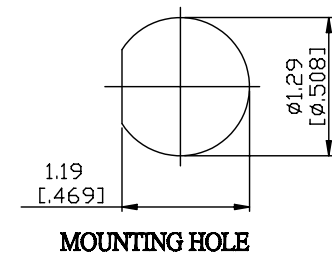

NO.	COMPONENTS	IMPEDANCE
1	N MALE	50 OHM
2	RG58	50 OHM
3	HEAT SHRINKING TUBE	
4	BNC FEMALE FOR BULKHEAD	50 OHM

JYE BAO P/N	L CM (INCH)
N30B85-58-15	15 (5.906)
N30B85-58-30	30 (11.811)
N30B85-58-50	50 (19.685)
N30B85-58-100	100 (39.370)
N30B85-58-150	150 (59.055)
N30B85-58-200	200 (78.740)
N30B85-58-XXX	CUSTOM LENGTH IN CM

LENGTH TOLERANCE IS ±1.5% OR ±10MM, WHICHEVER IS GREATER.	JYE BAO CO., LTD. TAIPEI TAIWAN
	DESCRIPTION CABLE ASSEMBLY N PLUG TO BNC JACK FOR BULKHEAD
	JYE BAO DRAWING NO. N30B85-58-XXX