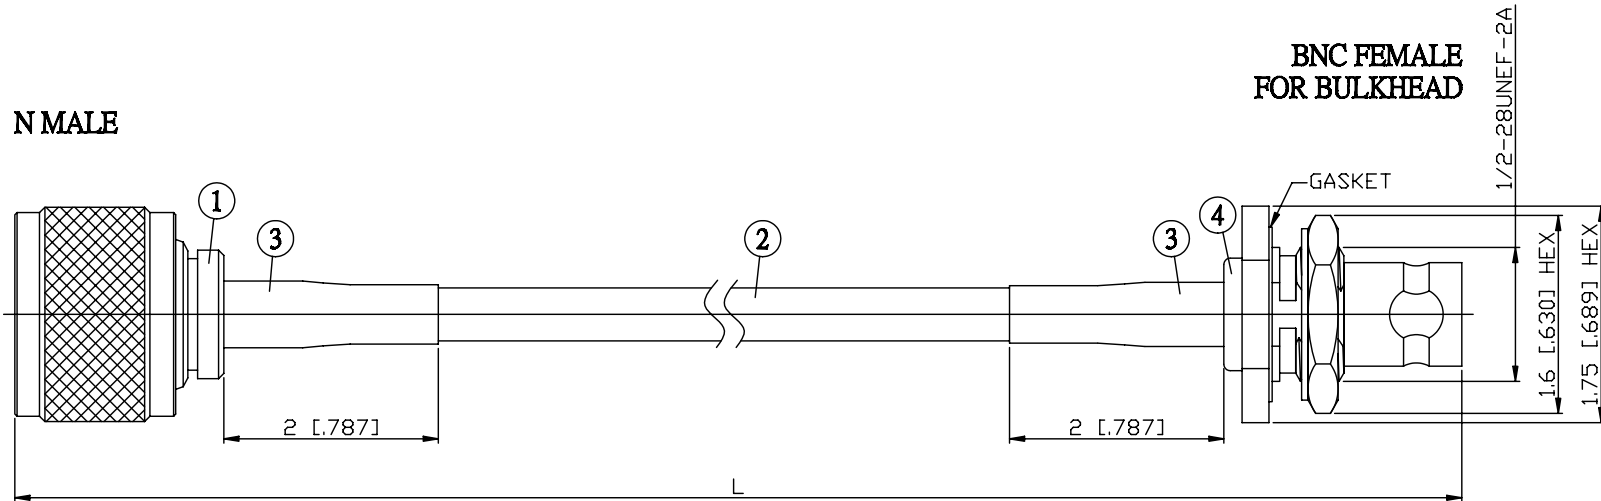

NO.	COMPONENTS	IMPEDANCE
1	N MALE	50 OHM
2	RG58	50 OHM
3	HEAT SHRINKING TUBE	
4	BNC FEMALE FOR BULKHEAD	50 OHM

JYE BAO P/N	L CM (INCH)
N30B85-58-15	15 (5.906)
N30B85-58-30	30 (11.811)
N30B85-58-50	50 (19.685)
N30B85-58-100	100 (39.370)
N30B85-58-150	150 (59.055)
N30B85-58-200	200 (78.740)
N30B85-58-XXX	CUSTOM LENGTH IN CM

LENGTH TOLERANCE IS ±1.5% OR ±10MM, WHICHEVER IS GREATER.	JYE BAO CO., LTD. TAIPEI TAIWAN
	DESCRIPTION CABLE ASSEMBLY N PLUG TO BNC JACK FOR BULKHEAD
	JYE BAO DRAWING NO. N30B85-58-XXX