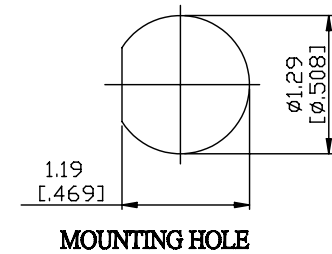

NO.	COMPONENTS	IMPEDANCE
1	N MALE	50 OHM
2	DOUBLE SHIELDED RG316(= RD316)	50 OHM
3	HEAT SHRINKING TUBE	
4	BNC FEMALE FOR BULKHEAD	50 OHM

N MALE

JYE BAO P/N	L CM (INCH)
N30B85-316D-15	15 (5.906)
N30B85-316D-30	30 (11.811)
N30B85-316D-50	50 (19.685)
N30B85-316D-100	100 (39.370)
N30B85-316D-150	150 (59.055)
N30B85-316D-200	200 (78.740)
N30B85-316D-XXX	CUSTOM LENGTH IN CM

<p>LENGTH TOLERANCE IS ±1.5% OR ±10MM, WHICHEVER IS GREATER.</p>	<p>JYE BAO CO., LTD.</p> <p>TAIPEI TAIWAN</p>
	<p>DESCRIPTION CABLE ASSEMBLY N PLUG TO BNC JACK FOR BULKHEAD</p>
	<p>JYE BAO DRAWING NO. N30B85-316D-XXX</p>