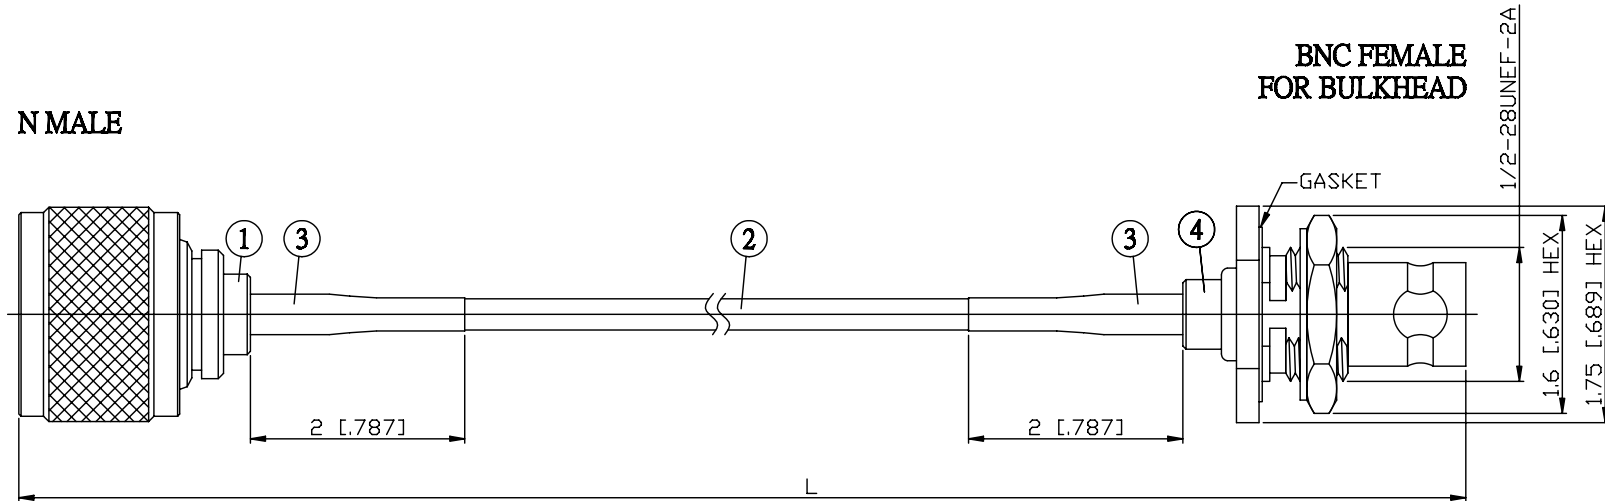

NO.	COMPONENTS	IMPEDANCE
1	N MALE	50 OHM
2	DOUBLE SHIELDED RG316(= RD316)	50 OHM
3	HEAT SHRINKING TUBE	
4	BNC FEMALE FOR BULKHEAD	50 OHM

N MALE

JYE BAO P/N	L CM (INCH)
N30B85-316D-15	15 (5.906)
N30B85-316D-30	30 (11.811)
N30B85-316D-50	50 (19.685)
N30B85-316D-100	100 (39.370)
N30B85-316D-150	150 (59.055)
N30B85-316D-200	200 (78.740)
N30B85-316D-XXX	CUSTOM LENGTH IN CM

<p>LENGTH TOLERANCE IS ±1.5% OR ±10MM, WHICHEVER IS GREATER.</p>	<p>JYE BAO CO., LTD.</p> <p>TAIPEI TAIWAN</p>
	<p>DESCRIPTION CABLE ASSEMBLY N PLUG TO BNC JACK FOR BULKHEAD</p>
	<p>JYE BAO DRAWING NO. N30B85-316D-XXX</p>