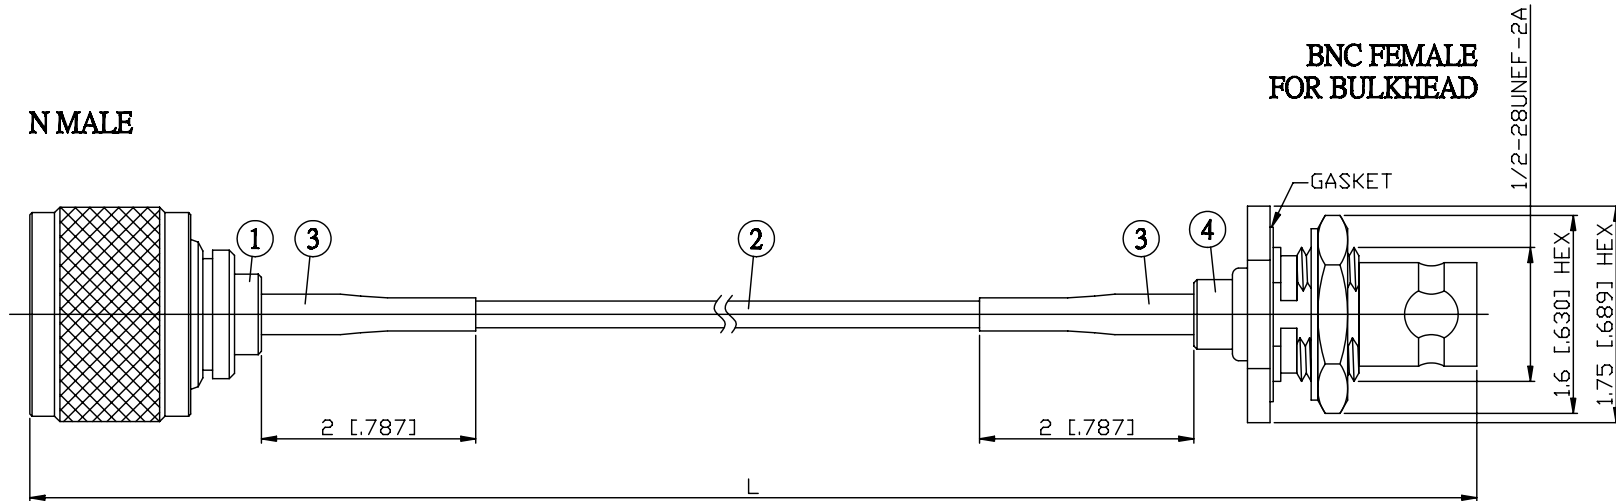

NO.	COMPONENTS	IMPEDANCE
1	N MALE	50 OHM
2	RG316	50 OHM
3	HEAT SHRINKING TUBE	
4	BNC FEMALE FOR BULKHEAD	50 OHM

JYE BAO P/N	L CM (INCH)
N30B85-316-15	15 (5.906)
N30B85-316-30	30 (11.811)
N30B85-316-50	50 (19.685)
N30B85-316-100	100 (39.370)
N30B85-316-150	150 (59.055)
N30B85-316-200	200 (78.740)
N30B85-316-XXX	CUSTOM LENGTH IN CM

<b>LENGTH TOLERANCE IS ±1.5% OR ±10MM, WHICHEVER IS GREATER.</b>	<b>JYE BAO CO., LTD.</b> TAIPEI TAIWAN
	DESCRIPTION CABLE ASSEMBLY N PLUG TO BNC JACK FOR BULKHEAD
	JYE BAO DRAWING NO. N30B85-316-XXX