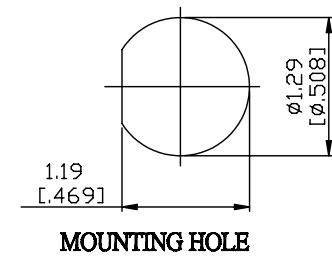

NO.	COMPONENTS	IMPEDANCE
1	N MALE	50 OHM
2	RG316	50 OHM
3	HEAT SHRINKING TUBE	
4	BNC FEMALE FOR BULKHEAD	50 OHM

JYE BAO P/N	L CM (INCH)
N30B85-316-15	15 (5.906)
N30B85-316-30	30 (11.811)
N30B85-316-50	50 (19.685)
N30B85-316-100	100 (39.370)
N30B85-316-150	150 (59.055)
N30B85-316-200	200 (78.740)
N30B85-316-XXX	CUSTOM LENGTH IN CM

<b>LENGTH TOLERANCE IS ±1.5% OR ±10MM, WHICHEVER IS GREATER.</b>	<b>JYE BAO CO., LTD.</b> TAIPEI TAIWAN
	DESCRIPTION CABLE ASSEMBLY N PLUG TO BNC JACK FOR BULKHEAD
	JYE BAO DRAWING NO. N30B85-316-XXX