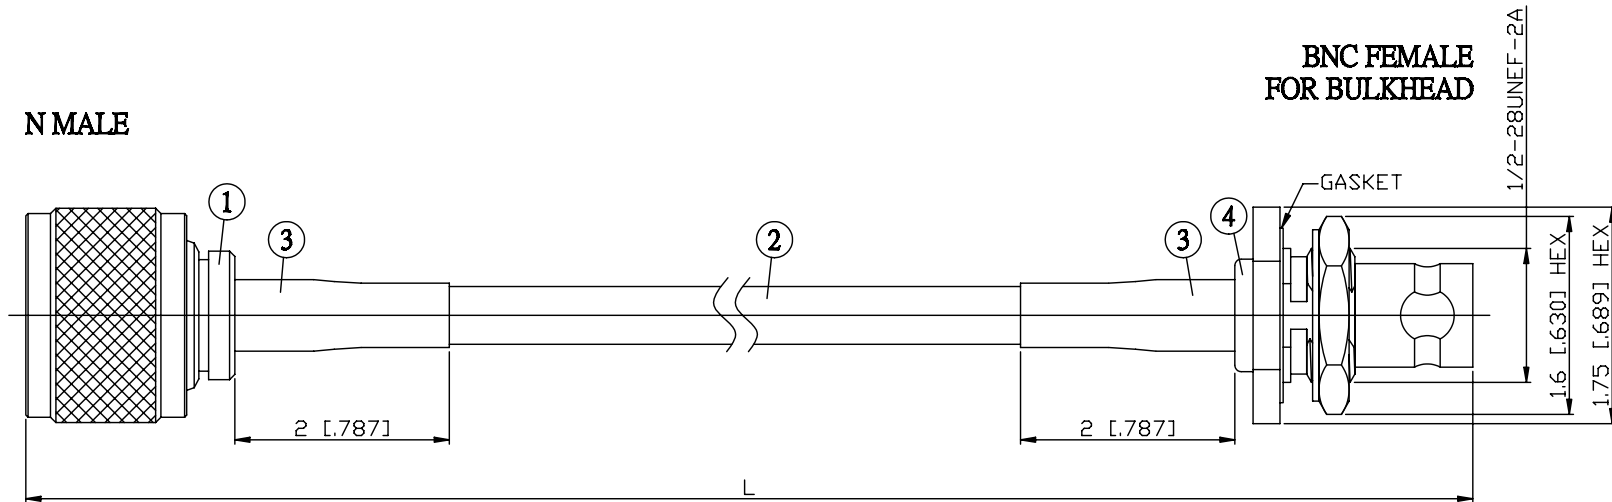

NO.	COMPONENTS	IMPEDANCE
1	N MALE	50 OHM
2	RG223	50 OHM
3	HEAT SHRINKING TUBE	
4	BNC FEMALE FOR BULKHEAD	50 OHM

JYE BAO P/N	L CM (INCH)
N30B85-223-15	15 (5.906)
N30B85-223-30	30 (11.811)
N30B85-223-50	50 (19.685)
N30B85-223-100	100 (39.370)
N30B85-223-150	150 (59.055)
N30B85-223-200	200 (78.740)
N30B85-223-XXX	CUSTOM LENGTH IN CM

LENGTH TOLERANCE IS ±1.5% OR ±10MM, WHICHEVER IS GREATER.	JYE BAO CO., LTD. TAIPEI TAIWAN
	DESCRIPTION CABLE ASSEMBLY N PLUG TO BNC JACK FOR BULKHEAD
	JYE BAO DRAWING NO. N30B85-223-XXX