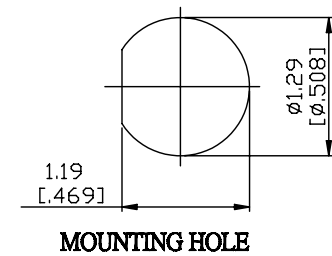

NO.	COMPONENTS	IMPEDANCE
1	N MALE	50 OHM
2	RG223	50 OHM
3	HEAT SHRINKING TUBE	
4	BNC FEMALE FOR BULKHEAD	50 OHM

JYE BAO P/N	L CM (INCH)
N30B85-223-15	15 (5.906)
N30B85-223-30	30 (11.811)
N30B85-223-50	50 (19.685)
N30B85-223-100	100 (39.370)
N30B85-223-150	150 (59.055)
N30B85-223-200	200 (78.740)
N30B85-223-XXX	CUSTOM LENGTH IN CM

LENGTH TOLERANCE IS ±1.5% OR ±10MM, WHICHEVER IS GREATER.	JYE BAO CO., LTD. TAIPEI TAIWAN
	DESCRIPTION CABLE ASSEMBLY N PLUG TO BNC JACK FOR BULKHEAD
	JYE BAO DRAWING NO. N30B85-223-XXX