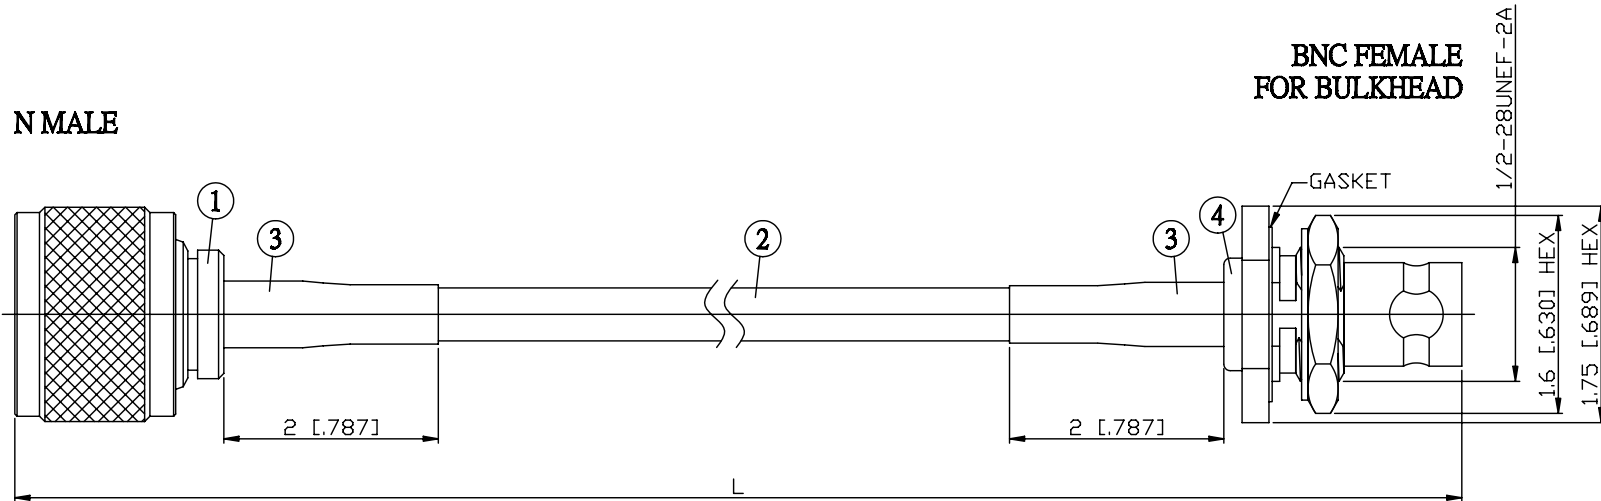

NO.	COMPONENTS	IMPEDANCE
1	N MALE	50 OHM
2	RG142	50 OHM
3	HEAT SHRINKING TUBE	
4	BNC FEMALE FOR BULKHEAD	50 OHM

JYE BAO P/N	L CM (INCH)
N30B85-142-15	15 (5.906)
N30B85-142-30	30 (11.811)
N30B85-142-50	50 (19.685)
N30B85-142-100	100 (39.370)
N30B85-142-150	150 (59.055)
N30B85-142-200	200 (78.740)
N30B85-142-XXX	CUSTOM LENGTH IN CM

<b>LENGTH TOLERANCE IS ±1.5% OR ±10MM, WHICHEVER IS GREATER.</b>	<b>JYE BAO CO., LTD.</b> TAIPEI TAIWAN
	DESCRIPTION CABLE ASSEMBLY N PLUG TO BNC JACK FOR BULKHEAD
	JYE BAO DRAWING NO. N30B85-142-XXX