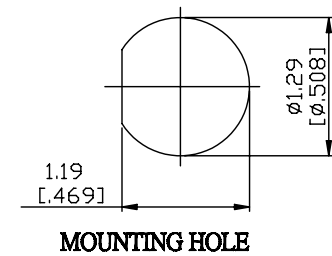

NO.	COMPONENTS	IMPEDANCE
1	N MALE	50 OHM
2	RG142	50 OHM
3	HEAT SHRINKING TUBE	
4	BNC FEMALE FOR BULKHEAD	50 OHM

JYE BAO P/N	L CM (INCH)
N30B85-142-15	15 (5.906)
N30B85-142-30	30 (11.811)
N30B85-142-50	50 (19.685)
N30B85-142-100	100 (39.370)
N30B85-142-150	150 (59.055)
N30B85-142-200	200 (78.740)
N30B85-142-XXX	CUSTOM LENGTH IN CM

<b>LENGTH TOLERANCE IS ±1.5% OR ±10MM, WHICHEVER IS GREATER.</b>	<b>JYE BAO CO., LTD.</b> TAIPEI TAIWAN
	DESCRIPTION CABLE ASSEMBLY N PLUG TO BNC JACK FOR BULKHEAD
	JYE BAO DRAWING NO. N30B85-142-XXX