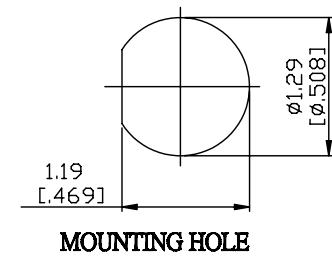

NO.	COMPONENTS	IMPEDANCE
1	N MALE	50 OHM
2	.141" TIN PLATED SEMI-RIGID CABLE (TIN PLATED RG402)	50 OHM
3	BNC FEMALE FOR BULKHEAD	50 OHM

N MALE

JYE BAO P/N	L CM (INCH)
N30B85-141T-15	15 (5.906)
N30B85-141T-30	30 (11.811)
N30B85-141T-50	50 (19.685)
N30B85-141T-100	100 (39.370)
N30B85-141T-150	150 (59.055)
N30B85-141T-200	200 (78.740)
N30B85-141T-XXX	CUSTOM LENGTH IN CM

LENGTH TOLERANCE IS ±1.5% OR ±10MM, WHICHEVER IS GREATER.	JYE BAO CO., LTD. TAIPEI TAIWAN
	DESCRIPTION CABLE ASSEMBLY N PLUG TO BNC JACK FOR BULKHEAD
	JYE BAO DRAWING NO. N30B85-141T-XXX