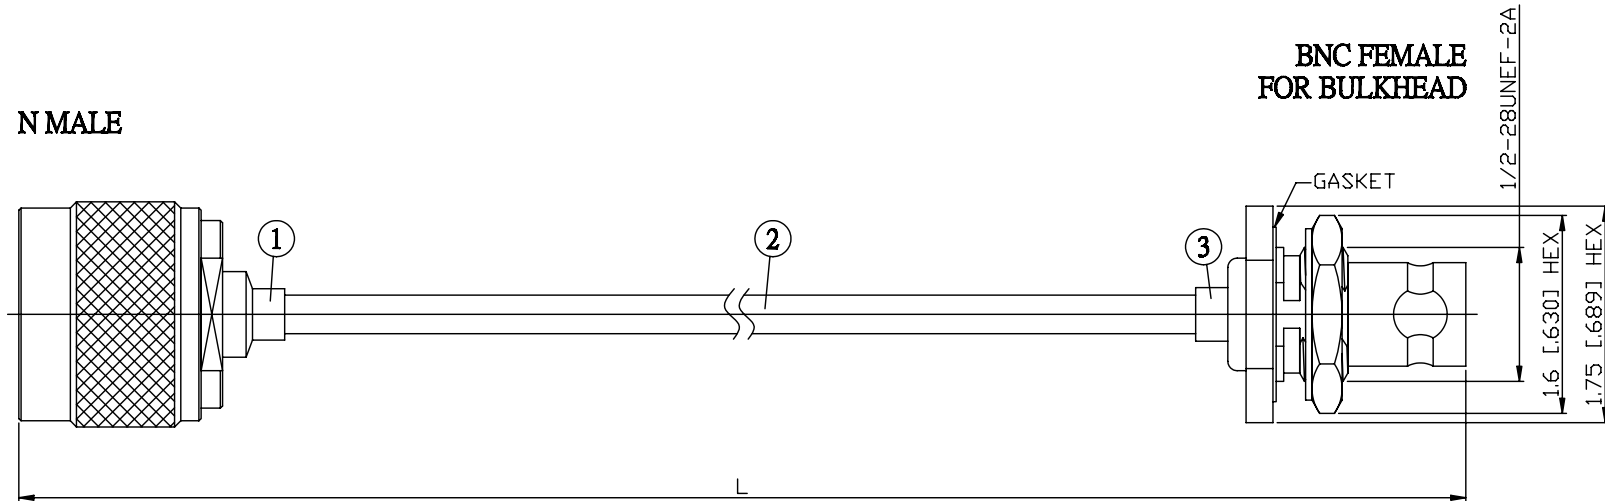

NO.	COMPONENTS	IMPEDANCE
1	N MALE	50 OHM
2	.141" TIN PLATED SEMI-RIGID CABLE (TIN PLATED RG402)	50 OHM
3	BNC FEMALE FOR BULKHEAD	50 OHM

N MALE

JYE BAO P/N	L CM (INCH)
N30B85-141T-15	15 (5.906)
N30B85-141T-30	30 (11.811)
N30B85-141T-50	50 (19.685)
N30B85-141T-100	100 (39.370)
N30B85-141T-150	150 (59.055)
N30B85-141T-200	200 (78.740)
N30B85-141T-XXX	CUSTOM LENGTH IN CM

LENGTH TOLERANCE IS ±1.5% OR ±10MM, WHICHEVER IS GREATER.	JYE BAO CO., LTD. TAIPEI TAIWAN
	DESCRIPTION CABLE ASSEMBLY N PLUG TO BNC JACK FOR BULKHEAD
	JYE BAO DRAWING NO. N30B85-141T-XXX