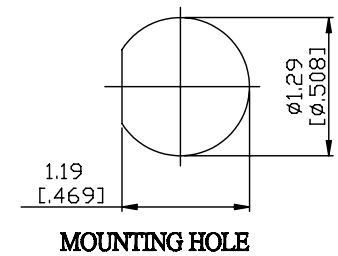

NO.	COMPONENTS	IMPEDANCE
1	N MALE	50 OHM
2	.141" HANDBENDABLE CABLE (= JYEBAO P/N .141SRF-W-P-50)	50 OHM
3	BNC FEMALE FOR BULKHEAD	50 OHM

N MALE

JYE BAO P/N	L CM (INCH)
N30B85-141S-15	15 (5.906)
N30B85-141S-30	30 (11.811)
N30B85-141S-50	50 (19.685)
N30B85-141S-100	100 (39.370)
N30B85-141S-150	150 (59.055)
N30B85-141S-200	200 (78.740)
N30B85-141S-XXX	CUSTOM LENGTH IN CM

<b>LENGTH TOLERANCE IS ±1.5% OR ±10MM, WHICHEVER IS GREATER.</b>	<b>JYE BAO CO., LTD.</b> TAIPEI TAIWAN
	DESCRIPTION CABLE ASSEMBLY N PLUG TO BNC JACK FOR BULKHEAD
	JYE BAO DRAWING NO. N30B85-141S-XXX