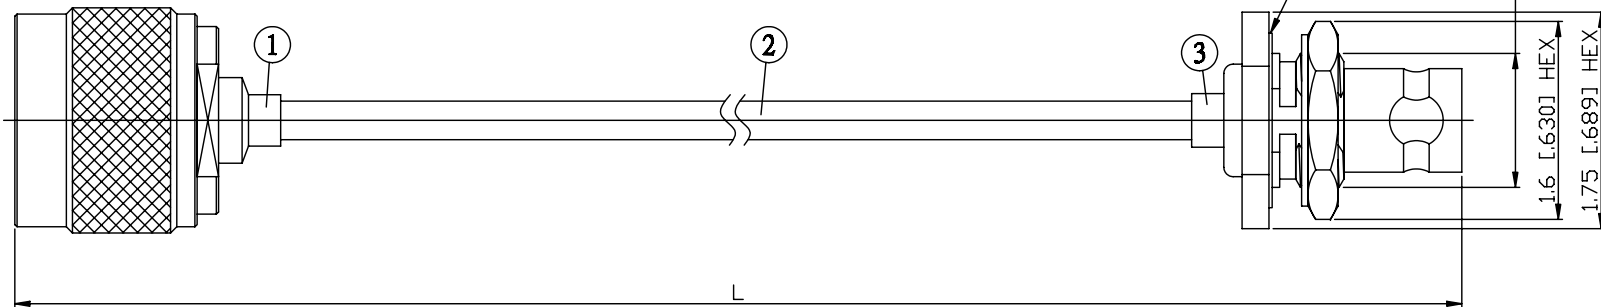

NO.	COMPONENTS	IMPEDANCE
1	N MALE	50 OHM
2	.141" HANDBENDABLE CABLE (= JYEBAO P/N .141SRF-W-P-50)	50 OHM
3	BNC FEMALE FOR BULKHEAD	50 OHM

N MALE

JYE BAO P/N	L CM (INCH)
N30B85-141S-15	15 (5.906)
N30B85-141S-30	30 (11.811)
N30B85-141S-50	50 (19.685)
N30B85-141S-100	100 (39.370)
N30B85-141S-150	150 (59.055)
N30B85-141S-200	200 (78.740)
N30B85-141S-XXX	CUSTOM LENGTH IN CM

<b>LENGTH TOLERANCE IS ±1.5% OR ±10MM, WHICHEVER IS GREATER.</b>	<b>JYE BAO CO., LTD.</b> TAIPEI TAIWAN
	DESCRIPTION CABLE ASSEMBLY N PLUG TO BNC JACK FOR BULKHEAD
	JYE BAO DRAWING NO. N30B85-141S-XXX