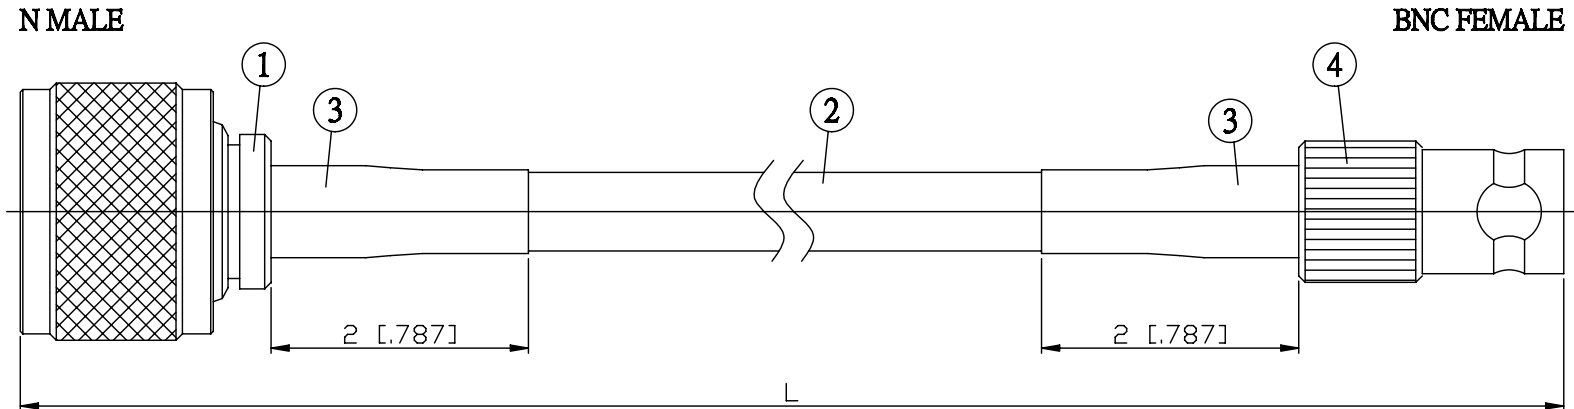

NO.	COMPONENTS	IMPEDANCE
1	N MALE	50 OHM
2	JBY240	50 OHM
3	HEAT SHRINKING TUBE	
4	BNC FEMALE	50 OHM

JYE BAO P/N	L CM (INCH)
N30B80-L240-15	15 (5.906)
N30B80-L240-30	30 (11.811)
N30B80-L240-50	50 (19.685)
N30B80-L240-100	100 (39.370)
N30B80-L240-150	150 (59.055)
N30B80-L240-200	200 (78.740)
N30B80-L240-XXX	CUSTOM LENGTH IN CM

LENGTH TOLERANCE IS ±1.5% OR ±10MM, WHICHEVER IS GREATER.	JYE BAO CO., LTD. TAIPEI TAIWAN
	<small>DESCRIPTION</small> CABLE ASSEMBLY N PLUG TO BNC JACK
	<small>JYE BAO DRAWING NO.</small> N30B80-L240-XXX