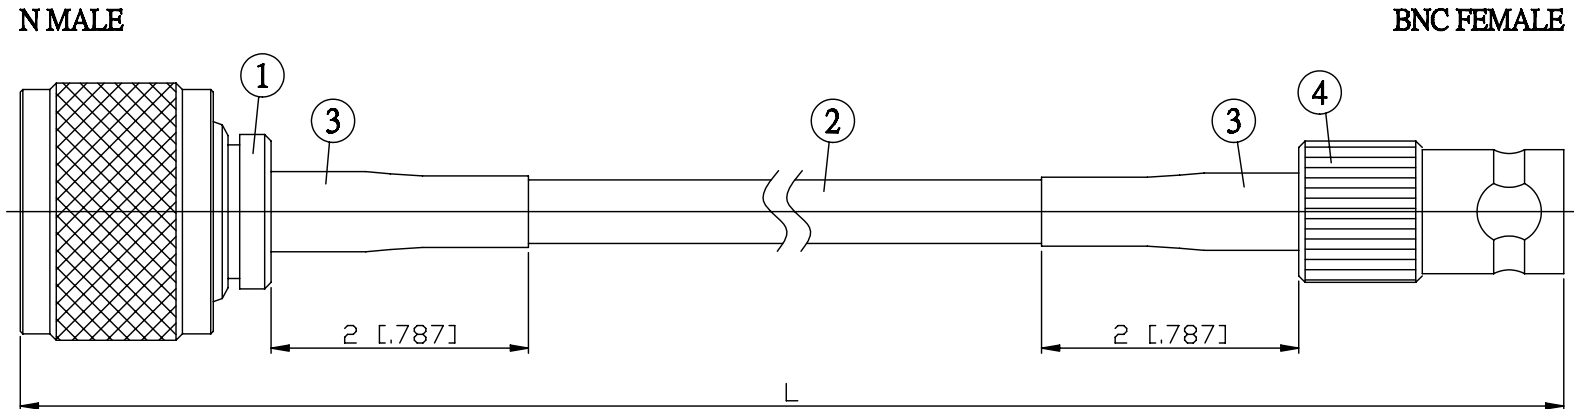

NO.	COMPONENTS	IMPEDANCE
1	N MALE	50 OHM
2	JBY195	50 OHM
3	HEAT SHRINKING TUBE	
4	BNC FEMALE	50 OHM

JYE BAO P/N	L CM (INCH)
N30B80-L195-15	15 (5.906)
N30B80-L195-30	30 (11.811)
N30B80-L195-50	50 (19.685)
N30B80-L195-100	100 (39.370)
N30B80-L195-150	150 (59.055)
N30B80-L195-200	200 (78.740)
N30B80-L195-XXX	CUSTOM LENGTH IN CM

LENGTH TOLERANCE IS ±1.5% OR ±10MM, WHICHEVER IS GREATER.	JYE BAO CO., LTD. TAIPEI TAIWAN
	DESCRIPTION CABLE ASSEMBLY N PLUG TO BNC JACK
	JYE BAO DRAWING NO. N30B80-L195-XXX