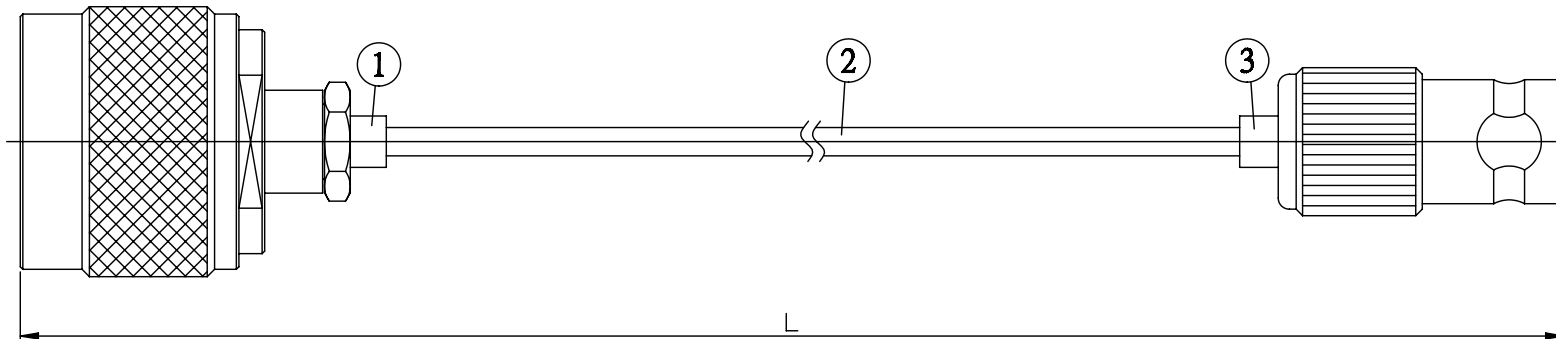

NO.	COMPONENTS	IMPEDANCE
1	N MALE	50 OHM
2	.085" TIN PLATED SEMI-RIGID CABLE (TIN PLATED RG405)	50 OHM
3	BNC FEMALE	50 OHM

N MALE

BNC FEMALE

JYE BAO P/N	L CM (INCH)
N30B80-85T-15	15 (5.906)
N30B80-85T-30	30 (11.811)
N30B80-85T-50	50 (19.685)
N30B80-85T-100	100 (39.370)
N30B80-85T-150	150 (59.055)
N30B80-85T-200	200 (78.740)
N30B80-85T-XXX	CUSTOM LENGTH IN CM

LENGTH TOLERANCE IS $\pm 1.5\%$ OR $\pm 10\text{MM}$, WHICHEVER IS GREATER.	JYE BAO CO., LTD. TAIPEI TAIWAN
	DESCRIPTION CABLE ASSEMBLY N PLUG TO BNC JACK
	JYE BAO DRAWING NO. N30B80-85T-XXX