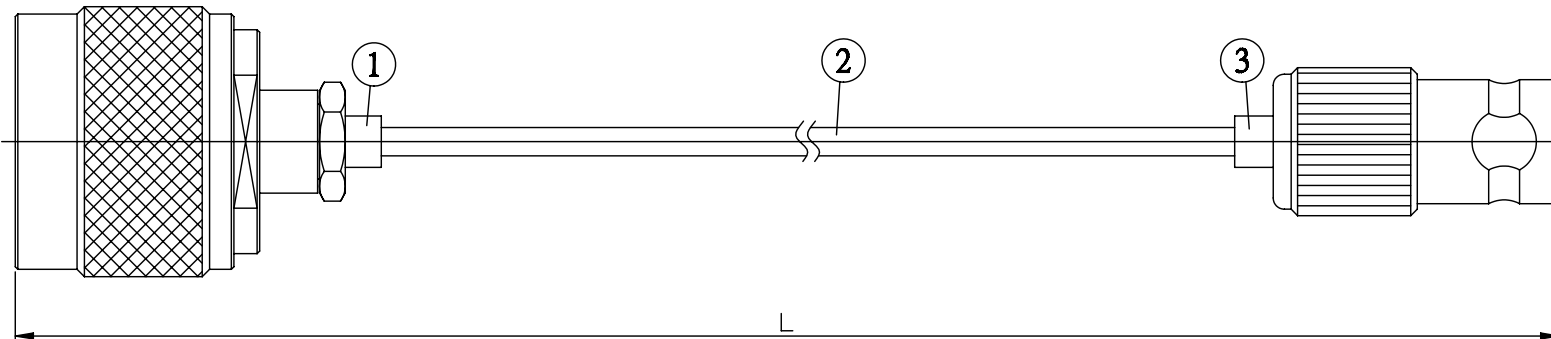

NO.	COMPONENTS	IMPEDANCE
1	N MALE	50 OHM
2	.085" HANDBENDABLE CABLE (= JYEBAO P/N .085SRF-W-P-50)	50 OHM
3	BNC FEMALE	50 OHM

N MALE

BNC FEMALE

JYE BAO P/N	L CM (INCH)
N30B80-85S-15	15 (5.906)
N30B80-85S-30	30 (11.811)
N30B80-85S-50	50 (19.685)
N30B80-85S-100	100 (39.370)
N30B80-85S-150	150 (59.055)
N30B80-85S-200	200 (78.740)
N30B80-85S-XXX	CUSTOM LENGTH IN CM

LENGTH TOLERANCE IS $\pm 1.5\%$ OR $\pm 10\text{MM}$ , WHICHEVER IS GREATER.	<b>JYE BAO CO., LTD.</b> TAIPEI TAIWAN
	DESCRIPTION CABLE ASSEMBLY N PLUG TO BNC JACK
	JYE BAO DRAWING NO. N30B80-85S-XXX