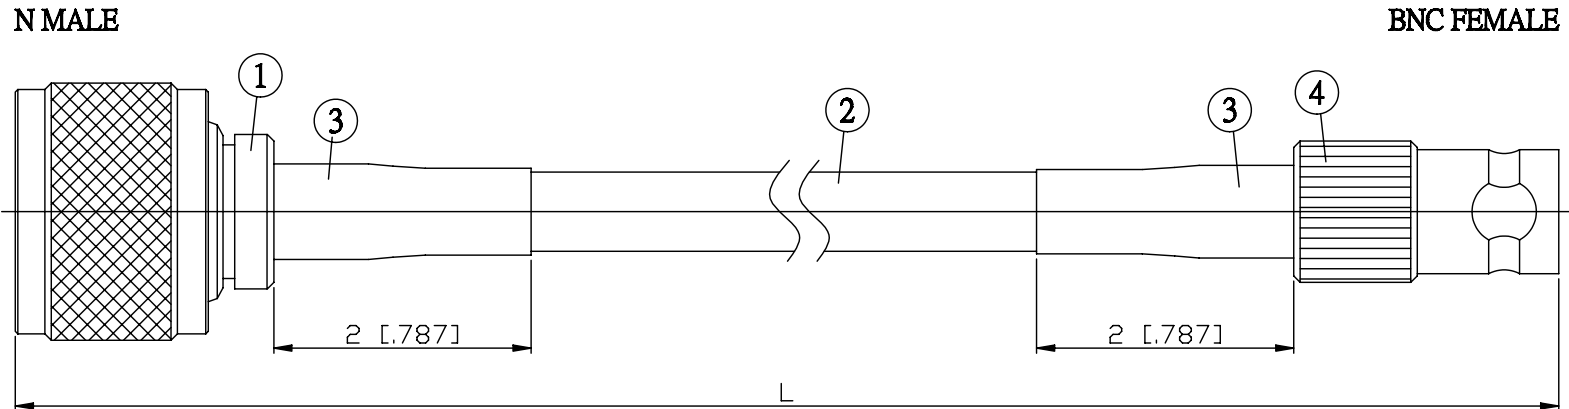

NO.	COMPONENTS	IMPEDANCE
1	N MALE	75 OHM
2	RG59	75 OHM
3	HEAT SHRINKING TUBE	
4	BNC FEMALE	75 OHM

JYE BAO P/N	L CM (INCH)
N30B80-59-15	15 (5.906)
N30B80-59-30	30 (11.811)
N30B80-59-50	50 (19.685)
N30B80-59-100	100 (39.370)
N30B80-59-150	150 (59.055)
N30B80-59-200	200 (78.740)
N30B80-59-XXX	CUSTOM LENGTH IN CM

LENGTH TOLERANCE IS ±1.5% OR ±10MM, WHICHEVER IS GREATER.	JYE BAO CO., LTD. TAIPEI TAIWAN
	DESCRIPTION CABLE ASSEMBLY N PLUG TO BNC JACK
	JYE BAO DRAWING NO. N30B80-59-XXX