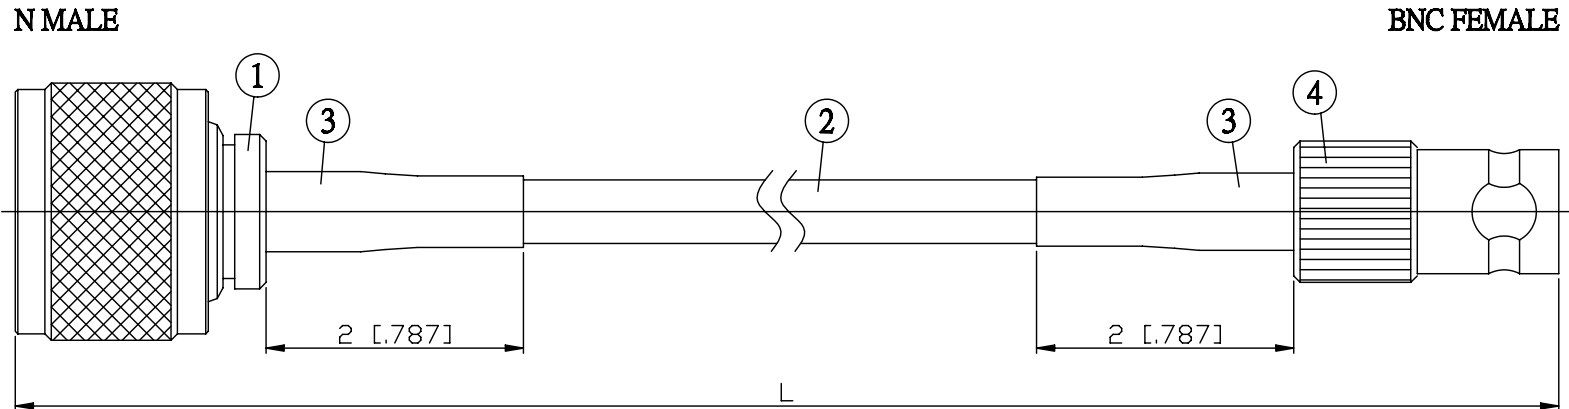

NO.	COMPONENTS	IMPEDANCE
1	N MALE	50 OHM
2	RG58	50 OHM
3	HEAT SHRINKING TUBE	
4	BNC FEMALE	50 OHM

JYE BAO P/N	L CM (INCH)
N30B80-58-15	15 (5.906)
N30B80-58-30	30 (11.811)
N30B80-58-50	50 (19.685)
N30B80-58-100	100 (39.370)
N30B80-58-150	150 (59.055)
N30B80-58-200	200 (78.740)
N30B80-58-XXX	CUSTOM LENGTH IN CM

LENGTH TOLERANCE IS ±1.5% OR ±10MM, WHICHEVER IS GREATER.	JYE BAO CO., LTD. TAIPEI TAIWAN
	<small>DESCRIPTION</small> CABLE ASSEMBLY N PLUG TO BNC JACK
	<small>JYE BAO DRAWING NO.</small> N30B80-58-XXX