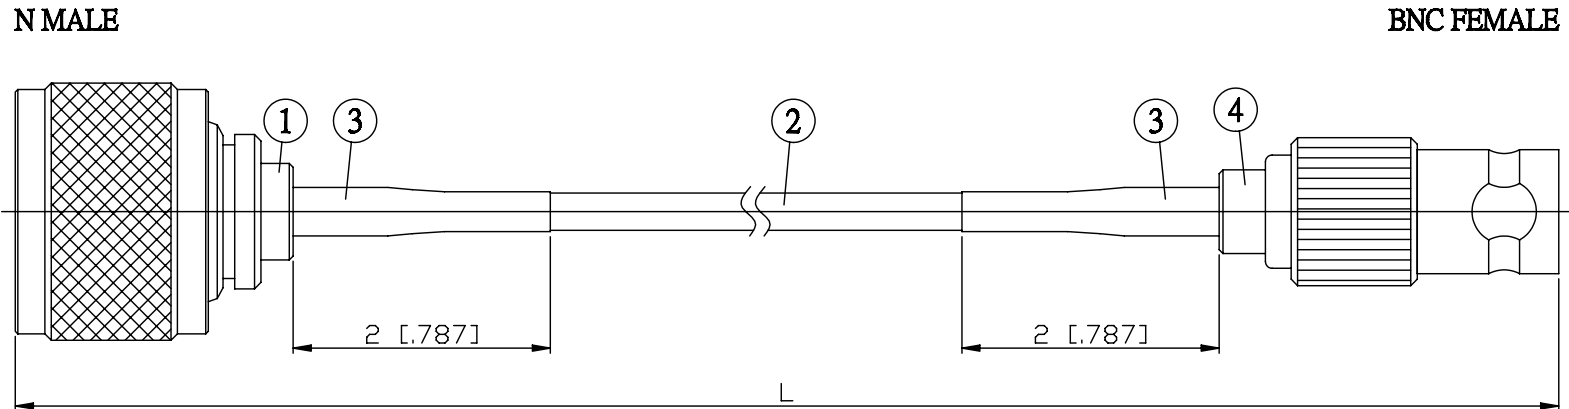

NO.	COMPONENTS	IMPEDANCE
1	N MALE	50 OHM
2	DOUBLE SHIELDED RG316(= RD316)	50 OHM
3	HEAT SHRINKING TUBE	
4	BNC FEMALE	50 OHM

JYE BAO P/N	L CM (INCH)
N30B80-316D-15	15 (5.906)
N30B80-316D-30	30 (11.811)
N30B80-316D-50	50 (19.685)
N30B80-316D-100	100 (39.370)
N30B80-316D-150	150 (59.055)
N30B80-316D-200	200 (78.740)
N30B80-316D-XXX	CUSTOM LENGTH IN CM

LENGTH TOLERANCE IS ±1.5% OR ±10MM, WHICHEVER IS GREATER.	JYE BAO CO., LTD. TAIPEI TAIWAN
	<small>DESCRIPTION</small> CABLE ASSEMBLY N PLUG TO BNC JACK
	<small>JYE BAO DRAWING NO.</small> N30B80-316D-XXX