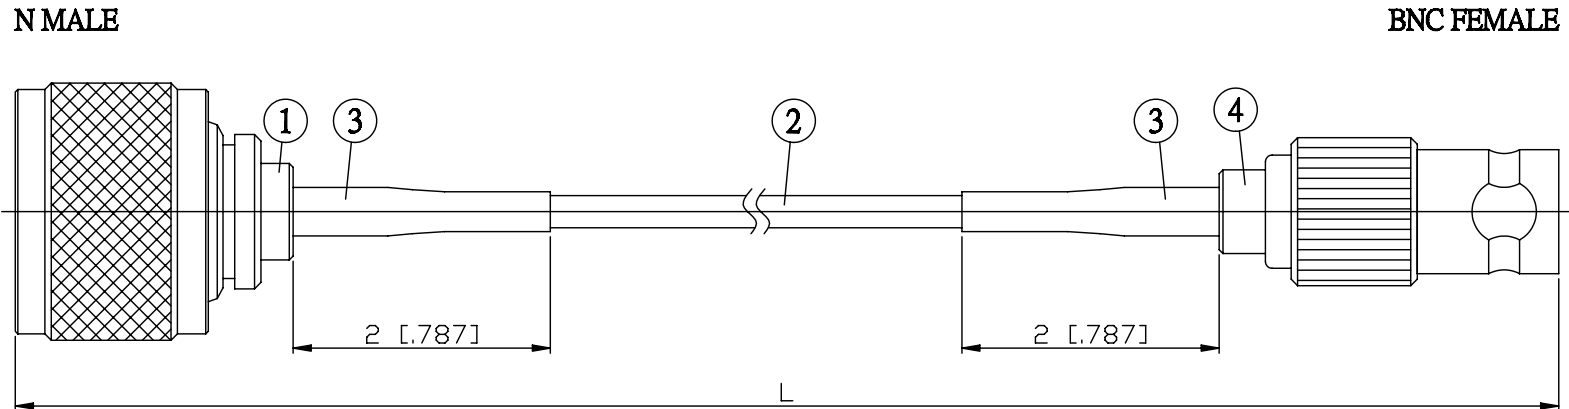

NO.	COMPONENTS	IMPEDANCE
1	N MALE	50 OHM
2	RG316	50 OHM
3	HEAT SHRINKING TUBE	
4	BNC FEMALE	50 OHM

JYE BAO P/N	L CM (INCH)
N30B80-316-15	15 (5.906)
N30B80-316-30	30 (11.811)
N30B80-316-50	50 (19.685)
N30B80-316-100	100 (39.370)
N30B80-316-150	150 (59.055)
N30B80-316-200	200 (78.740)
N30B80-316-XXX	CUSTOM LENGTH IN CM

<b>LENGTH TOLERANCE IS ±1.5% OR ±10MM, WHICHEVER IS GREATER.</b>	<b>JYE BAO CO., LTD.</b> TAIPEI TAIWAN
	<small>DESCRIPTION</small> <b>CABLE ASSEMBLY N PLUG TO BNC JACK</b>
	<small>JYE BAO DRAWING NO.</small> <b>N30B80-316-XXX</b>