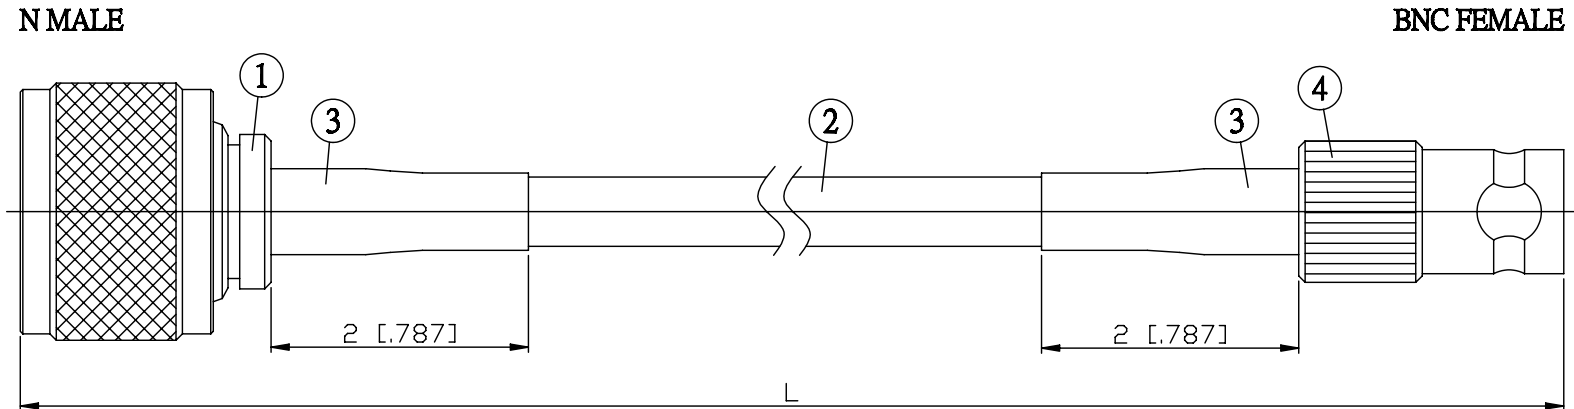

NO.	COMPONENTS	IMPEDANCE
1	N MALE	50 OHM
2	RG223	50 OHM
3	HEAT SHRINKING TUBE	
4	BNC FEMALE	50 OHM

JYE BAO P/N	L CM (INCH)
N30B80-223-15	15 (5.906)
N30B80-223-30	30 (11.811)
N30B80-223-50	50 (19.685)
N30B80-223-100	100 (39.370)
N30B80-223-150	150 (59.055)
N30B80-223-200	200 (78.740)
N30B80-223-XXX	CUSTOM LENGTH IN CM

LENGTH TOLERANCE IS ±1.5% OR ±10MM, WHICHEVER IS GREATER.	JYE BAO CO., LTD. TAIPEI TAIWAN
	DESCRIPTION CABLE ASSEMBLY N PLUG TO BNC JACK
	JYE BAO DRAWING NO. N30B80-223-XXX