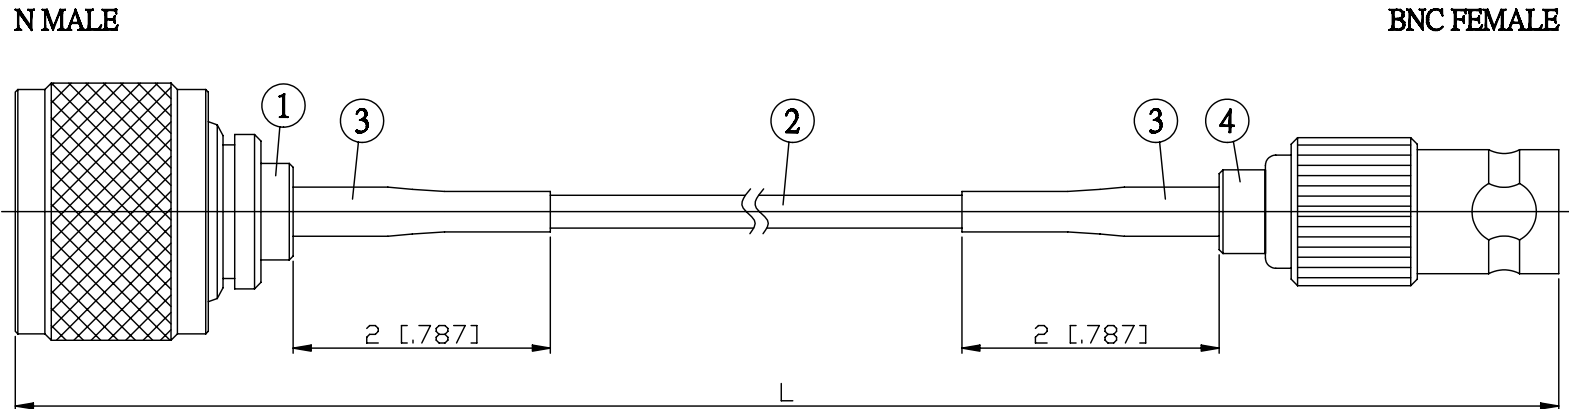

NO.	COMPONENTS	IMPEDANCE
1	N MALE	75 OHM
2	RG179	75 OHM
3	HEAT SHRINKING TUBE	
4	BNC FEMALE	75 OHM

JYE BAO P/N	L CM (INCH)
N30B80-179-15	15 (5.906)
N30B80-179-30	30 (11.811)
N30B80-179-50	50 (19.685)
N30B80-179-100	100 (39.370)
N30B80-179-150	150 (59.055)
N30B80-179-200	200 (78.740)
N30B80-179-XXX	CUSTOM LENGTH IN CM

LENGTH TOLERANCE IS ±1.5% OR ±10MM, WHICHEVER IS GREATER.	JYE BAO CO., LTD. TAIPEI TAIWAN
	<small>DESCRIPTION</small> CABLE ASSEMBLY N PLUG TO BNC JACK
	<small>JYE BAO DRAWING NO.</small> N30B80-179-XXX