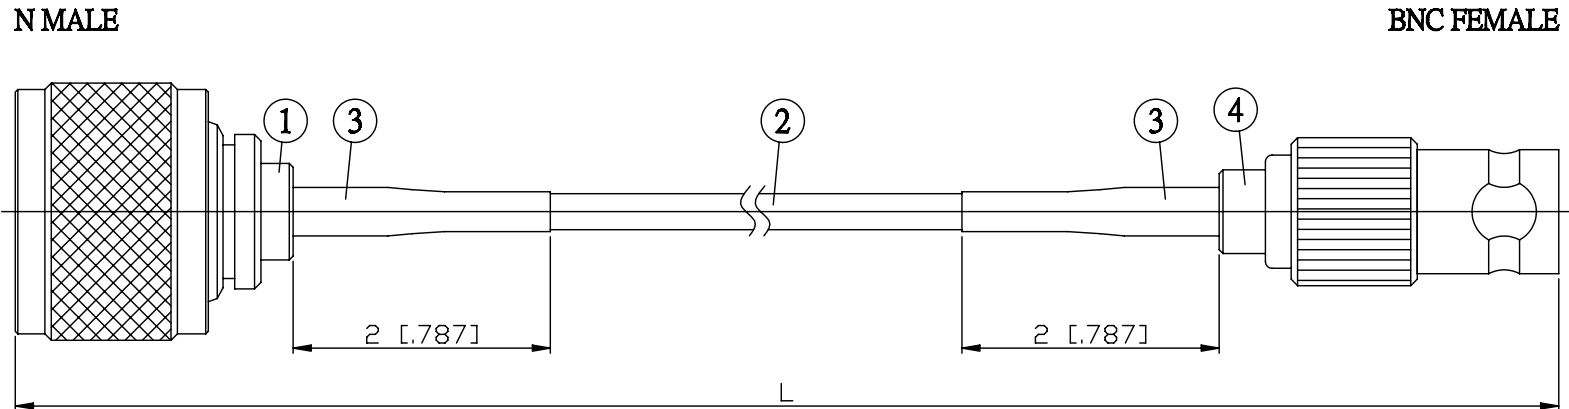

NO.	COMPONENTS	IMPEDANCE
1	N MALE	50 OHM
2	RG174	50 OHM
3	HEAT SHRINKING TUBE	
4	BNC FEMALE	50 OHM

JYE BAO P/N	L CM (INCH)
N30B80-174-15	15 (5.906)
N30B80-174-30	30 (11.811)
N30B80-174-50	50 (19.685)
N30B80-174-100	100 (39.370)
N30B80-174-150	150 (59.055)
N30B80-174-200	200 (78.740)
N30B80-174-XXX	CUSTOM LENGTH IN CM

LENGTH TOLERANCE IS ±1.5% OR ±10MM, WHICHEVER IS GREATER.	JYE BAO CO., LTD. TAIPEI TAIWAN
	<small>DESCRIPTION</small> CABLE ASSEMBLY N PLUG TO BNC JACK
	<small>JYE BAO DRAWING NO.</small> N30B80-174-XXX