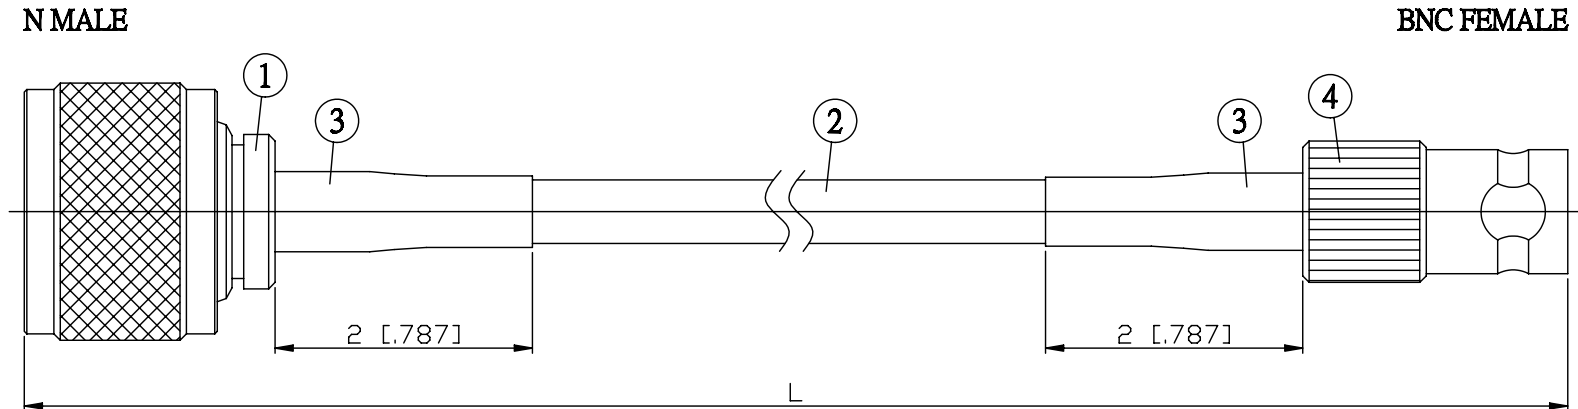

NO.	COMPONENTS	IMPEDANCE
1	N MALE	50 OHM
2	RG142	50 OHM
3	HEAT SHRINKING TUBE	
4	BNC FEMALE	50 OHM

JYE BAO P/N	L CM (INCH)
N30B80-142-15	15 (5.906)
N30B80-142-30	30 (11.811)
N30B80-142-50	50 (19.685)
N30B80-142-100	100 (39.370)
N30B80-142-150	150 (59.055)
N30B80-142-200	200 (78.740)
N30B80-142-XXX	CUSTOM LENGTH IN CM

LENGTH TOLERANCE IS ±1.5% OR ±10MM, WHICHEVER IS GREATER.	JYE BAO CO., LTD. TAIPEI TAIWAN
	<small>DESCRIPTION</small> CABLE ASSEMBLY N PLUG TO BNC JACK
	<small>JYE BAO DRAWING NO.</small> N30B80-142-XXX