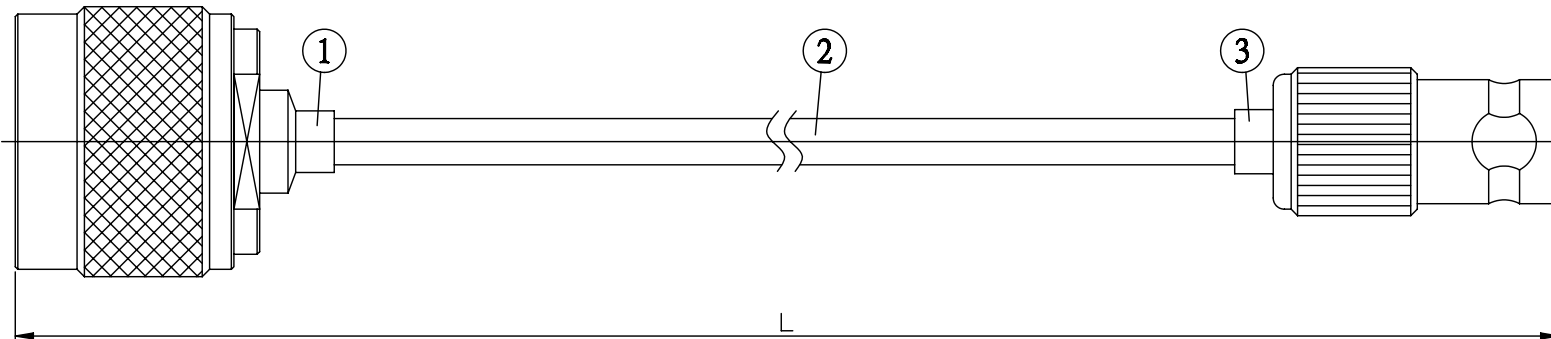

NO.	COMPONENTS	IMPEDANCE
1	N MALE	50 OHM
2	.141" TIN PLATED SEMI-RIGID CABLE (TIN PLATED RG402)	50 OHM
3	BNC FEMALE	50 OHM

N MALE

BNC FEMALE

JYE BAO P/N	L CM (INCH)
N30B80-141T-15	15 (5.906)
N30B80-141T-30	30 (11.811)
N30B80-141T-50	50 (19.685)
N30B80-141T-100	100 (39.370)
N30B80-141T-150	150 (59.055)
N30B80-141T-200	200 (78.740)
N30B80-141T-XXX	CUSTOM LENGTH IN CM

LENGTH TOLERANCE IS $\pm 1.5\%$ OR $\pm 10\text{MM}$, WHICHEVER IS GREATER.	JYE BAO CO., LTD. TAIPEI TAIWAN
	DESCRIPTION CABLE ASSEMBLY N PLUG TO BNC JACK
	JYE BAO DRAWING NO. N30B80-141T-XXX