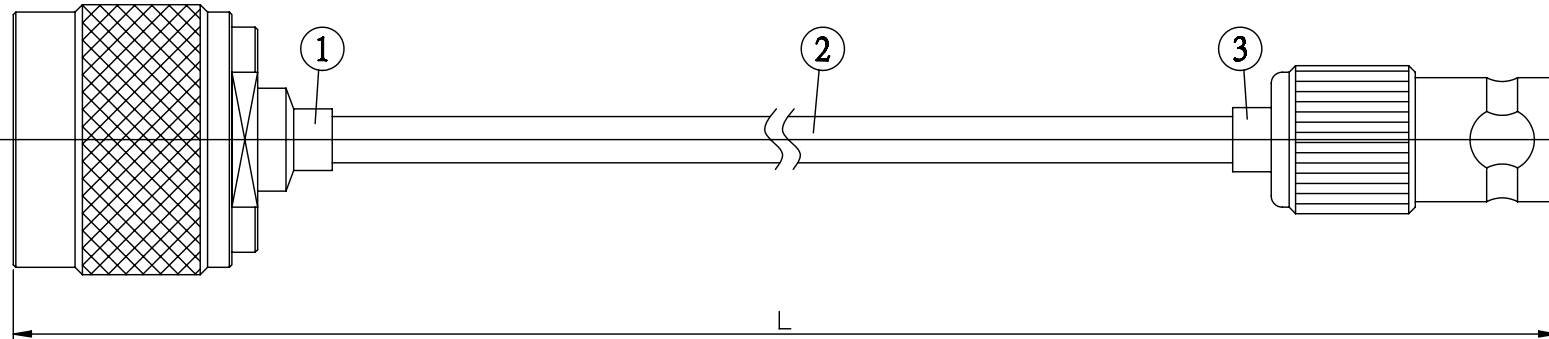

NO.	COMPONENTS	IMPEDANCE
1	N MALE	50 OHM
2	.141" HANDBENDABLE CABLE (= JYEBAO P/N .141SRF-W-P-50)	50 OHM
3	BNC FEMALE	50 OHM

N MALE

BNC FEMALE

JYE BAO P/N	L CM (INCH)
N30B80-141S-15	15 (5.906)
N30B80-141S-30	30 (11.811)
N30B80-141S-50	50 (19.685)
N30B80-141S-100	100 (39.370)
N30B80-141S-150	150 (59.055)
N30B80-141S-200	200 (78.740)
N30B80-141S-XXX	CUSTOM LENGTH IN CM

LENGTH TOLERANCE IS $\pm 1.5\%$ OR $\pm 10\text{MM}$, WHICHEVER IS GREATER.	JYE BAO CO., LTD. TAIPEI TAIWAN
	DESCRIPTION CABLE ASSEMBLY N PLUG TO BNC JACK
	JYE BAO DRAWING NO. N30B80-141S-XXX