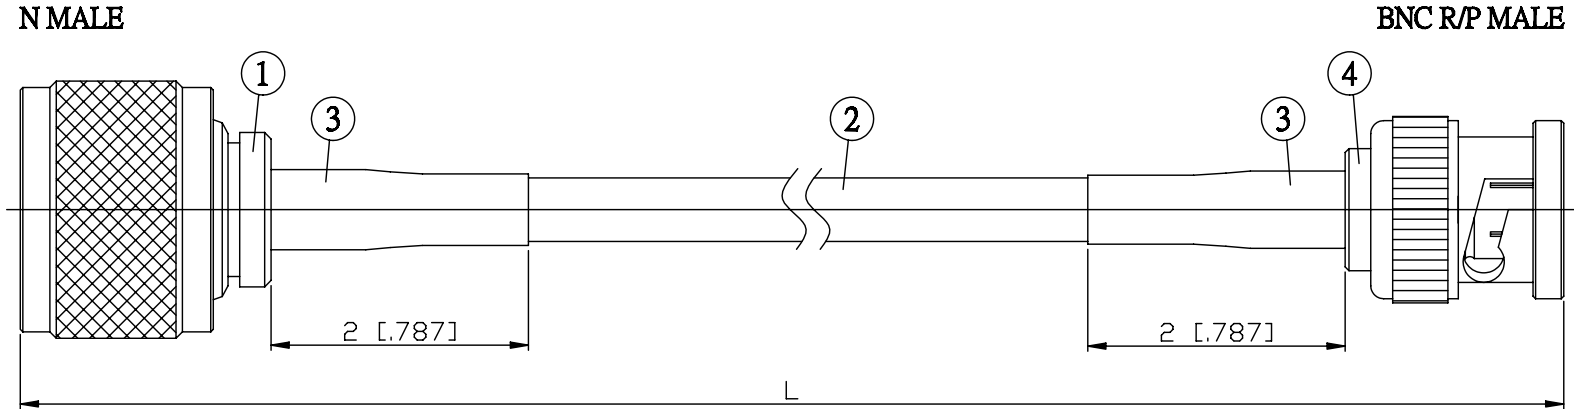

NO.	COMPONENTS	IMPEDANCE
1	N MALE	50 OHM
2	JBY195	50 OHM
3	HEAT SHRINKING TUBE	
4	BNC REVERSE POLARITY MALE	50 OHM

JYE BAO P/N	L CM (INCH)
N30B60-L195-15	15 (5.906)
N30B60-L195-30	30 (11.811)
N30B60-L195-50	50 (19.685)
N30B60-L195-100	100 (39.370)
N30B60-L195-150	150 (59.055)
N30B60-L195-200	200 (78.740)
N30B60-L195-XXX	CUSTOM LENGTH IN CM

LENGTH TOLERANCE IS ±1.5% OR ±10MM, WHICHEVER IS GREATER.	JYE BAO CO., LTD. TAIPEI TAIWAN
	<small>DESCRIPTION</small> CABLE ASSEMBLY N PLUG TO BNC R/P PLUG
	<small>JYE BAO DRAWING NO.</small> N30B60-L195-XXX