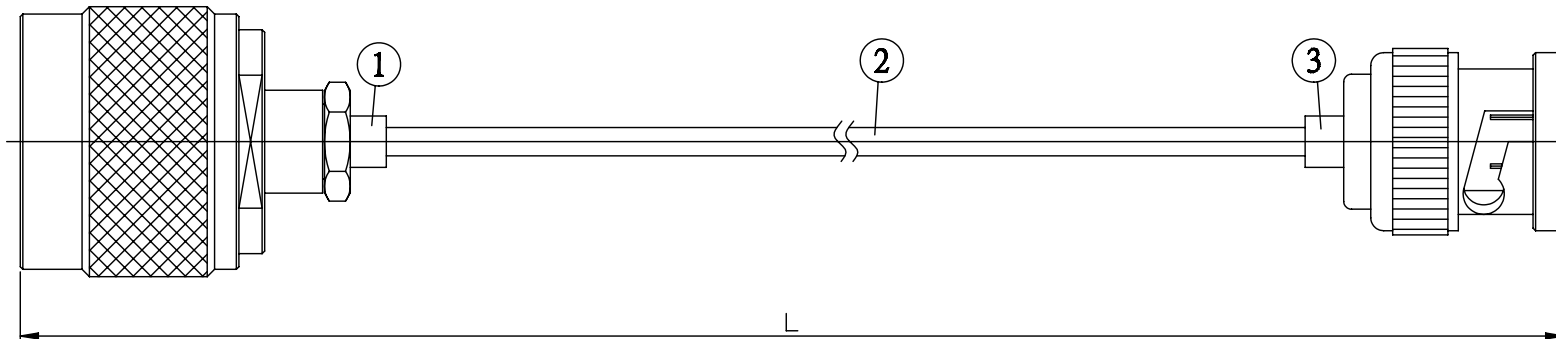

NO.	COMPONENTS	IMPEDANCE
1	N MALE	50 OHM
2	.085" TIN PLATED SEMI-RIGID CABLE (TIN PLATED RG405)	50 OHM
3	BNC REVERSE POLARITY MALE	50 OHM

N MALE

BNC R/P MALE

JYE BAO P/N	L CM (INCH)
N30B60-85T-15	15 (5.906)
N30B60-85T-30	30 (11.811)
N30B60-85T-50	50 (19.685)
N30B60-85T-100	100 (39.370)
N30B60-85T-150	150 (59.055)
N30B60-85T-200	200 (78.740)
N30B60-85T-XXX	CUSTOM LENGTH IN CM

<p>LENGTH TOLERANCE IS <math>\pm 1.5\%</math> OR <math>\pm 10\text{MM}</math>, WHICHEVER IS GREATER.</p>	<p><b>JYE BAO CO., LTD.</b> TAIPEI TAIWAN</p>
	<p>DESCRIPTION CABLE ASSEMBLY N PLUG TO BNC R/P PLUG</p>
	<p>JYE BAO DRAWING NO. N30B60-85T-XXX</p>