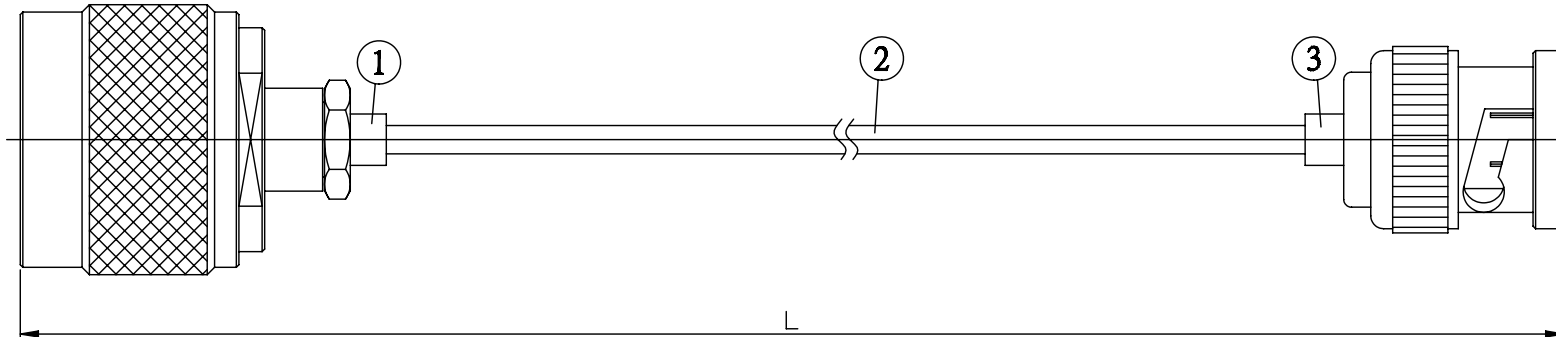

NO.	COMPONENTS	IMPEDANCE
1	N MALE	50 OHM
2	.085" HANDBENDABLE CABLE (= JYEBAO P/N .085SRF-W-P-50)	50 OHM
3	BNC REVERSE POLARITY MALE	50 OHM

N MALE

BNC R/P MALE

JYE BAO P/N	L CM (INCH)
N30B60-85S-15	15 (5.906)
N30B60-85S-30	30 (11.811)
N30B60-85S-50	50 (19.685)
N30B60-85S-100	100 (39.370)
N30B60-85S-150	150 (59.055)
N30B60-85S-200	200 (78.740)
N30B60-85S-XXX	CUSTOM LENGTH IN CM

<p>LENGTH TOLERANCE IS $\pm 1.5\%$ OR $\pm 10\text{MM}$, WHICHEVER IS GREATER.</p>	<p>JYE BAO CO., LTD. TAIPEI TAIWAN</p>
	<p>DESCRIPTION CABLE ASSEMBLY N PLUG TO BNC R/P PLUG</p>
	<p>JYE BAO DRAWING NO. N30B60-85S-XXX</p>