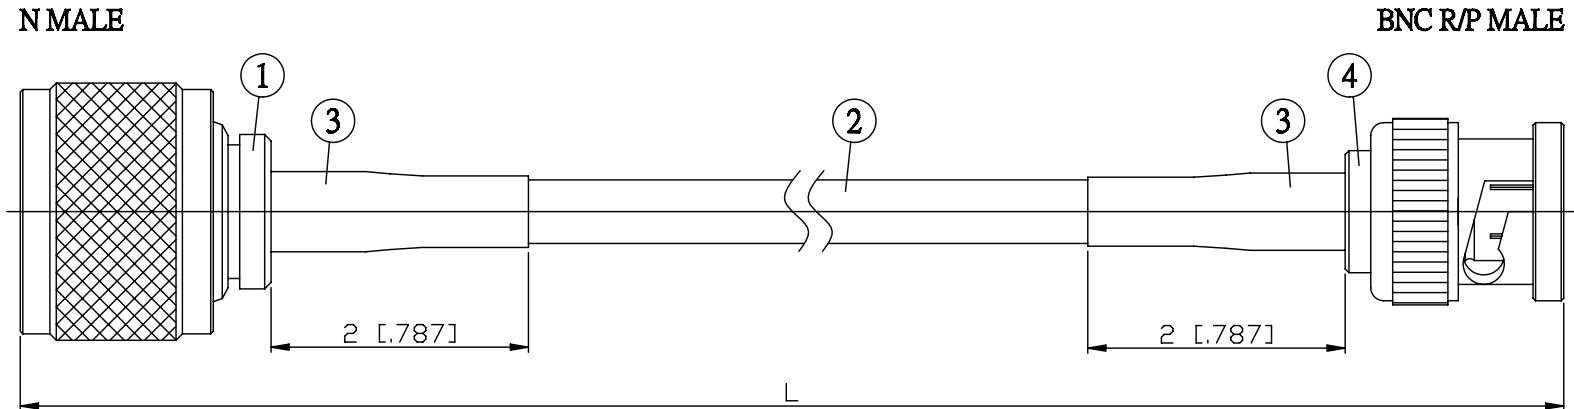

NO.	COMPONENTS	IMPEDANCE
1	N MALE	50 OHM
2	RG58	50 OHM
3	HEAT SHRINKING TUBE	
4	BNC REVERSE POLARITY MALE	50 OHM

JYE BAO P/N	L CM (INCH)
N30B60-58-15	15 (5.906)
N30B60-58-30	30 (11.811)
N30B60-58-50	50 (19.685)
N30B60-58-100	100 (39.370)
N30B60-58-150	150 (59.055)
N30B60-58-200	200 (78.740)
N30B60-58-XXX	CUSTOM LENGTH IN CM

<b>LENGTH TOLERANCE IS ±1.5% OR ±10MM, WHICHEVER IS GREATER.</b>	<b>JYE BAO CO., LTD.</b> TAIPEI TAIWAN
	DESCRIPTION <b>CABLE ASSEMBLY N PLUG TO BNC R/P PLUG</b>
	JYE BAO DRAWING NO. <b>N30B60-58-XXX</b>