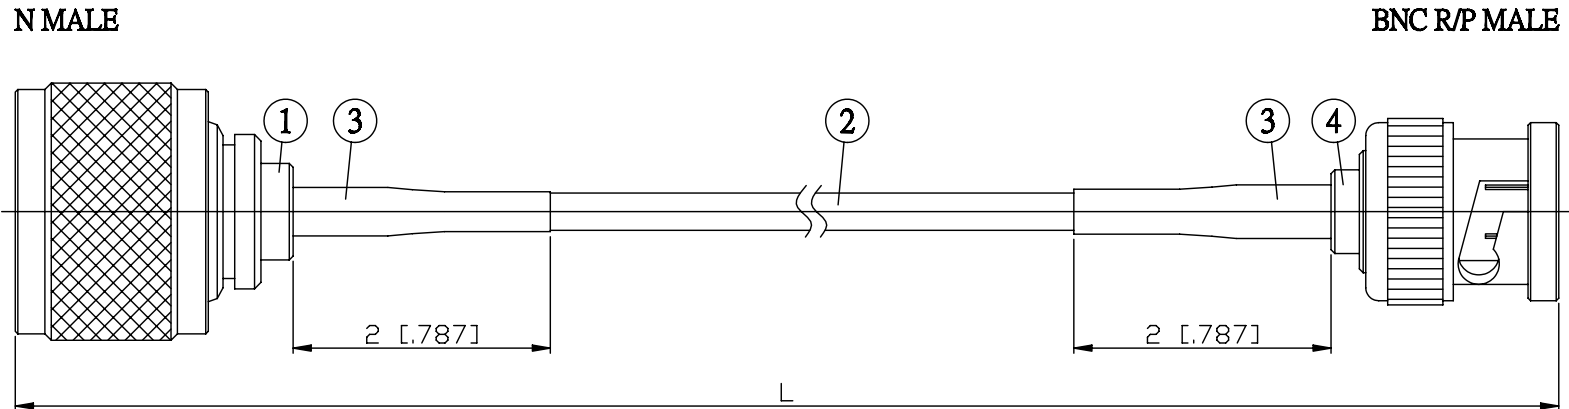

NO.	COMPONENTS	IMPEDANCE
1	N MALE	50 OHM
2	DOUBLE SHIELDED RG316(= RD316)	50 OHM
3	HEAT SHRINKING TUBE	
4	BNC REVERSE POLARITY MALE	50 OHM

JYE BAO P/N	L CM (INCH)
N30B60-316D-15	15 (5.906)
N30B60-316D-30	30 (11.811)
N30B60-316D-50	50 (19.685)
N30B60-316D-100	100 (39.370)
N30B60-316D-150	150 (59.055)
N30B60-316D-200	200 (78.740)
N30B60-316D-XXX	CUSTOM LENGTH IN CM

LENGTH TOLERANCE IS ±1.5% OR ±10MM, WHICHEVER IS GREATER.	JYE BAO CO., LTD. TAIPEI TAIWAN
	DESCRIPTION CABLE ASSEMBLY N PLUG TO BNC R/P PLUG
	JYE BAO DRAWING NO. N30B60-316D-XXX