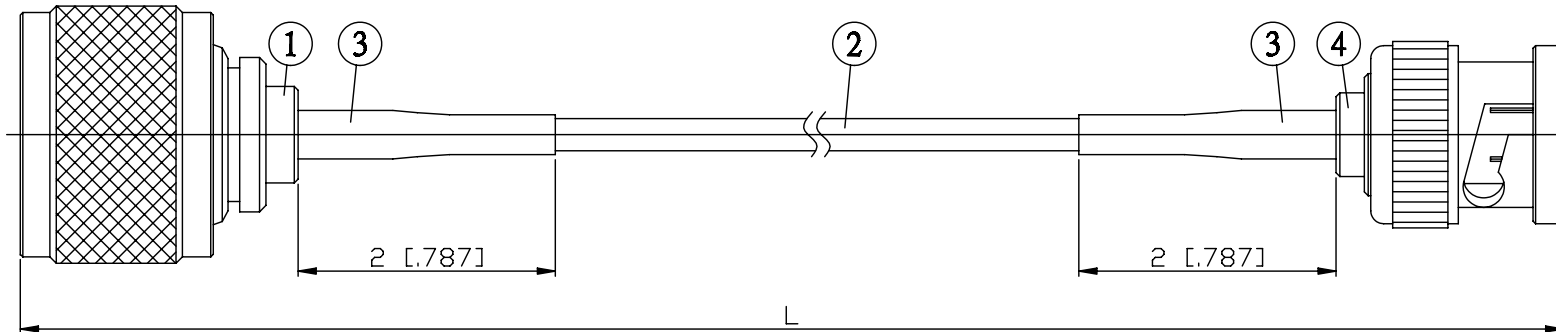

NO.	COMPONENTS	IMPEDANCE
1	N MALE	50 OHM
2	RG316	50 OHM
3	HEAT SHRINKING TUBE	
4	BNC REVERSE POLARITY MALE	50 OHM

N MALE

BNC R/P MALE

JYE BAO P/N	L CM (INCH)
N30B60-316-15	15 (5.906)
N30B60-316-30	30 (11.811)
N30B60-316-50	50 (19.685)
N30B60-316-100	100 (39.370)
N30B60-316-150	150 (59.055)
N30B60-316-200	200 (78.740)
N30B60-316-XXX	CUSTOM LENGTH IN CM

<p>LENGTH TOLERANCE IS ±1.5% OR ±10MM, WHICHEVER IS GREATER.</p>	<p><b>JYE BAO CO., LTD.</b> TAIPEI TAIWAN</p>
	<p>DESCRIPTION CABLE ASSEMBLY N PLUG TO BNC R/P PLUG</p>
	<p>JYE BAO DRAWING NO. N30B60-316-XXX</p>