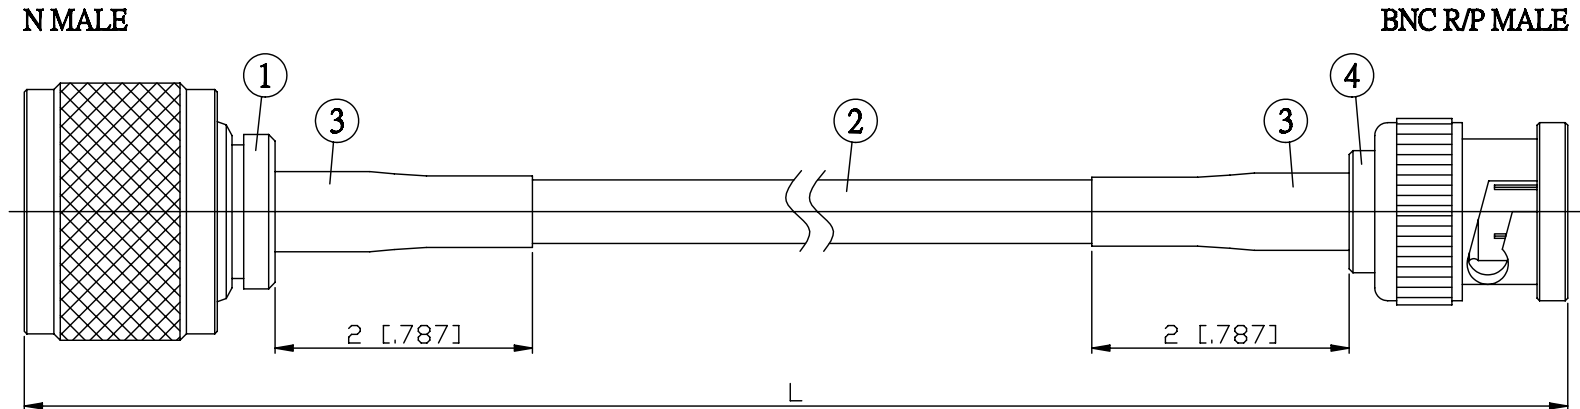

NO.	COMPONENTS	IMPEDANCE
1	N MALE	50 OHM
2	RG142	50 OHM
3	HEAT SHRINKING TUBE	
4	BNC REVERSE POLARITY MALE	50 OHM

JYE BAO P/N	L CM (INCH)
N30B60-142-15	15 (5.906)
N30B60-142-30	30 (11.811)
N30B60-142-50	50 (19.685)
N30B60-142-100	100 (39.370)
N30B60-142-150	150 (59.055)
N30B60-142-200	200 (78.740)
N30B60-142-XXX	CUSTOM LENGTH IN CM

<b>LENGTH TOLERANCE IS ±1.5% OR ±10MM, WHICHEVER IS GREATER.</b>	<b>JYE BAO CO., LTD.</b> TAIPEI TAIWAN
	DESCRIPTION <b>CABLE ASSEMBLY N PLUG TO BNC R/P PLUG</b>
	JYE BAO DRAWING NO. <b>N30B60-142-XXX</b>