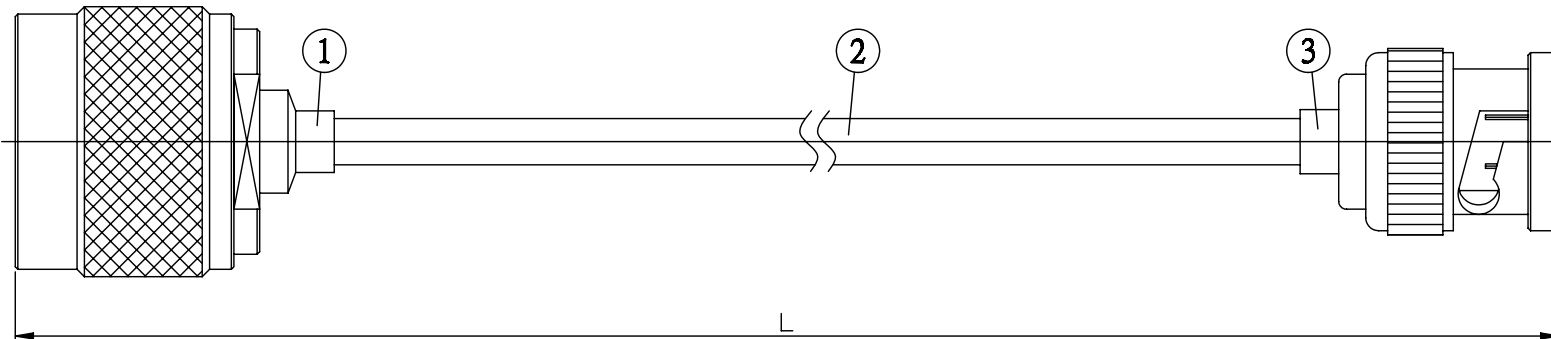

NO.	COMPONENTS	IMPEDANCE
1	N MALE	50 OHM
2	.141" HANDBENDABLE CABLE (= JYEBAO P/N .141SRF-W-P-50)	50 OHM
3	BNC REVERSE POLARITY MALE	50 OHM

N MALE

BNC R/P MALE

JYE BAO P/N	L CM (INCH)
N30B60-141S-15	15 (5.906)
N30B60-141S-30	30 (11.811)
N30B60-141S-50	50 (19.685)
N30B60-141S-100	100 (39.370)
N30B60-141S-150	150 (59.055)
N30B60-141S-200	200 (78.740)
N30B60-141S-XXX	CUSTOM LENGTH IN CM

LENGTH TOLERANCE IS $\pm 1.5\%$ OR $\pm 10\text{MM}$ , WHICHEVER IS GREATER.	<b>JYE BAO CO., LTD.</b> TAIPEI TAIWAN
	DESCRIPTION CABLE ASSEMBLY N PLUG TO BNC R/P PLUG
	JYE BAO DRAWING NO. N30B60-141S-XXX