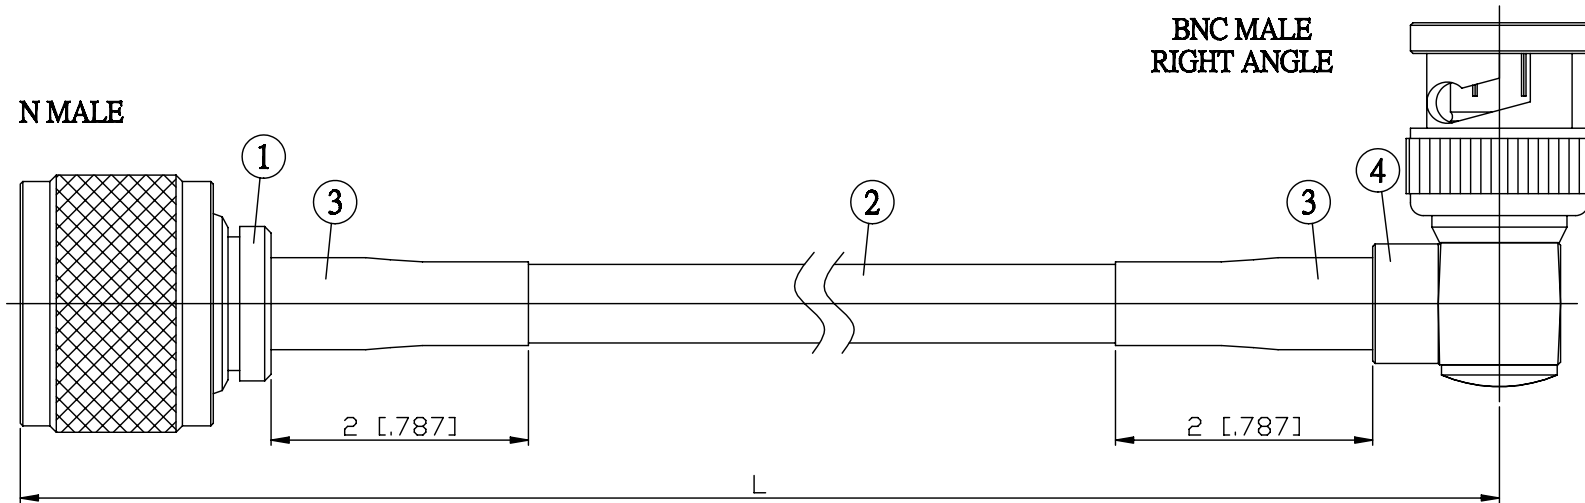

NO.	COMPONENTS	IMPEDANCE
1	N MALE	50 OHM
2	JBY240	50 OHM
3	HEAT SHRINKING TUBE	
4	BNC MALE RIGHT ANGLE	50 OHM

JYE BAO P/N	L CM (INCH)
N30B39-L240-15	15 (5.906)
N30B39-L240-30	30 (11.811)
N30B39-L240-50	50 (19.685)
N30B39-L240-100	100 (39.370)
N30B39-L240-150	150 (59.055)
N30B39-L240-200	200 (78.740)
N30B39-L240-XXX	CUSTOM LENGTH IN CM

LENGTH TOLERANCE IS ±1.5% OR ±10MM, WHICHEVER IS GREATER.	JYE BAO CO., LTD. TAIPEI TAIWAN
	<small>DESCRIPTION</small> CABLE ASSEMBLY N PLUG TO BNC PLUG R/A
	<small>JYE BAO DRAWING NO.</small> N30B39-L240-XXX