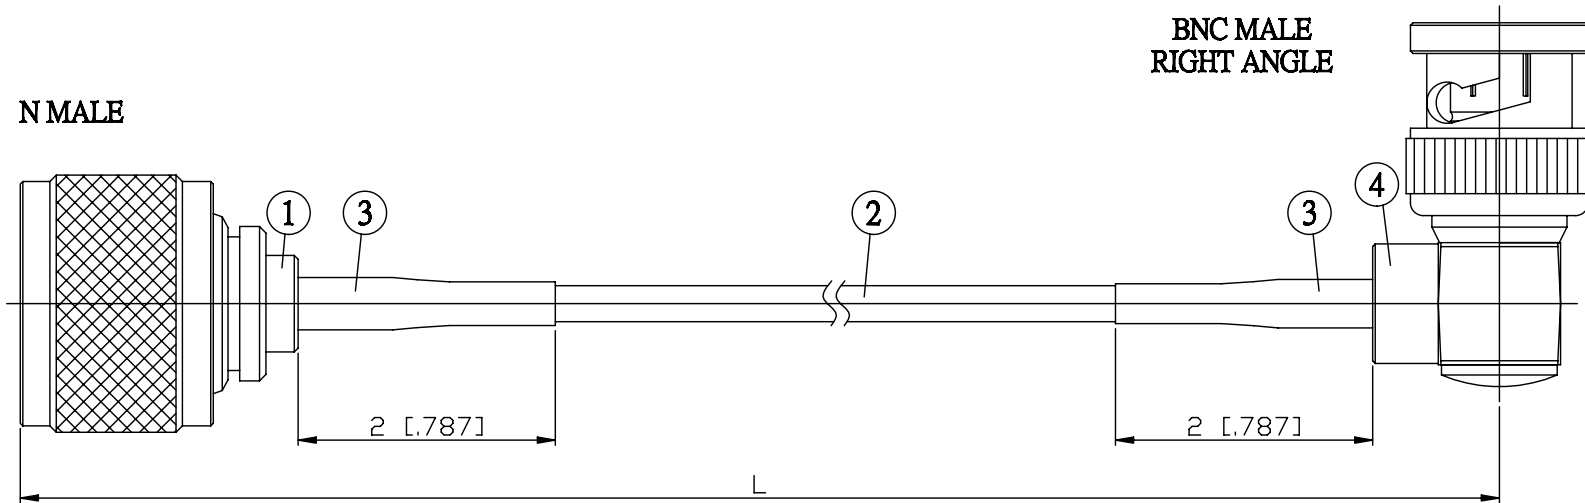

NO.	COMPONENTS	IMPEDANCE
1	N MALE	50 OHM
2	JBY100	50 OHM
3	HEAT SHRINKING TUBE	
4	BNC MALE RIGHT ANGLE	50 OHM

JYE BAO P/N	L CM (INCH)
N30B39-L100-15	15 (5.906)
N30B39-L100-30	30 (11.811)
N30B39-L100-50	50 (19.685)
N30B39-L100-100	100 (39.370)
N30B39-L100-150	150 (59.055)
N30B39-L100-200	200 (78.740)
N30B39-L100-XXX	CUSTOM LENGTH IN CM

LENGTH TOLERANCE IS ±1.5% OR ±10MM, WHICHEVER IS GREATER.	JYE BAO CO., LTD. TAIPEI TAIWAN
	<small>DESCRIPTION</small> CABLE ASSEMBLY N PLUG TO BNC PLUG R/A
	<small>JYE BAO DRAWING NO.</small> N30B39-L100-XXX