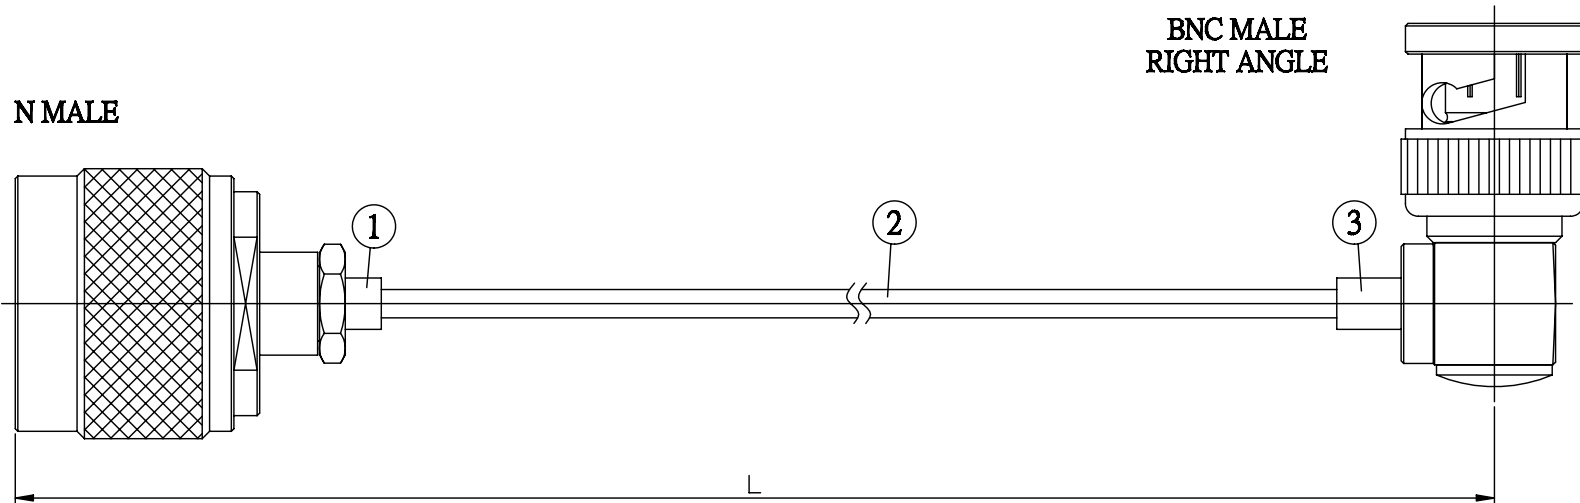

NO.	COMPONENTS	IMPEDANCE
1	N MALE	50 OHM
2	.085" HANDBENDABLE CABLE (= JYEBAO P/N .085SRF-W-P-50)	50 OHM
3	BNC MALE RIGHT ANGLE	50 OHM

JYE BAO P/N	L CM (INCH)
N30B39-85S-15	15 (5.906)
N30B39-85S-30	30 (11.811)
N30B39-85S-50	50 (19.685)
N30B39-85S-100	100 (39.370)
N30B39-85S-150	150 (59.055)
N30B39-85S-200	200 (78.740)
N30B39-85S-XXX	CUSTOM LENGTH IN CM

LENGTH TOLERANCE IS $\pm 1.5\%$ OR $\pm 10\text{MM}$, WHICHEVER IS GREATER.	JYE BAO CO., LTD. TAIPEI TAIWAN
	DESCRIPTION CABLE ASSEMBLY N PLUG TO BNC PLUG R/A
	JYE BAO DRAWING NO. N30B39-85S-XXX